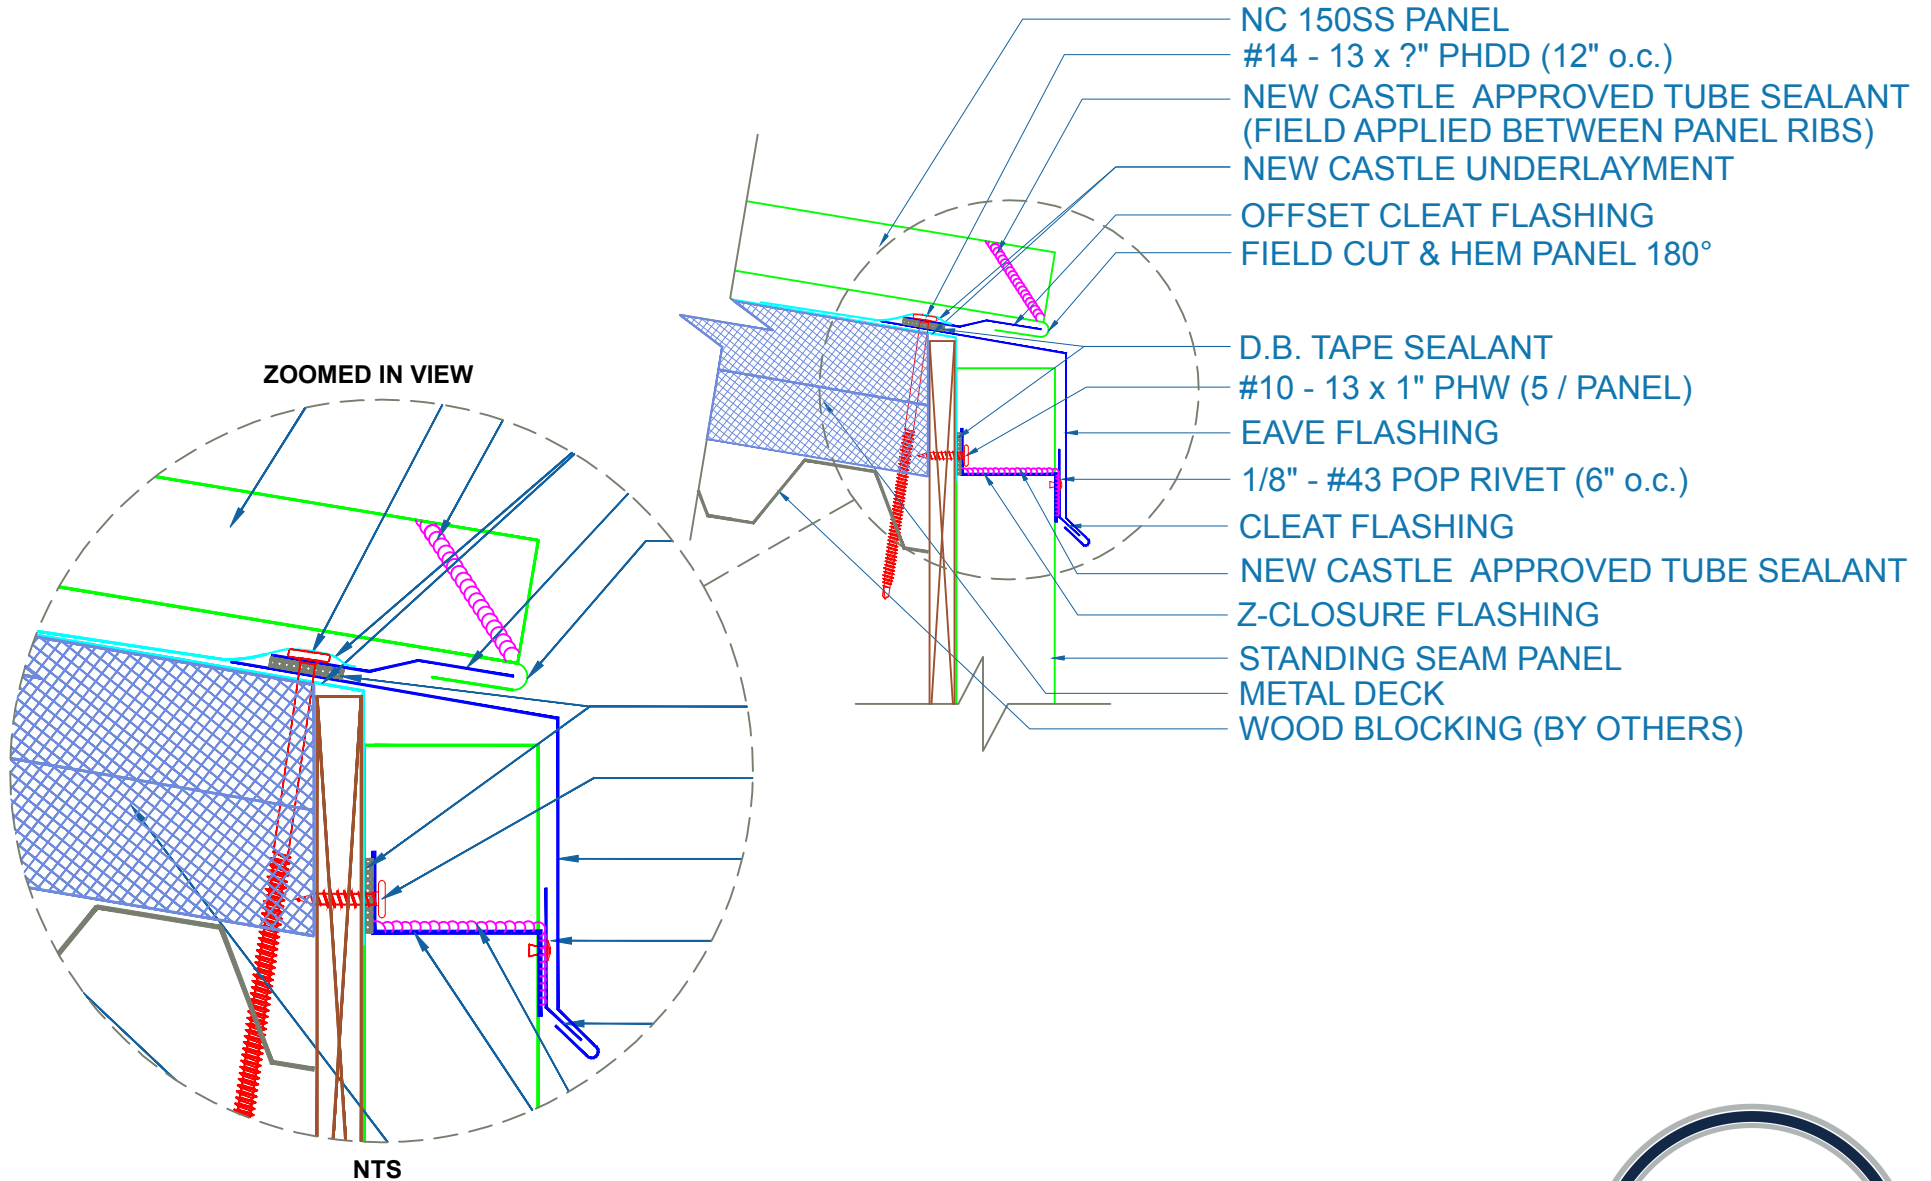

# NC 150SS - ISO w/ METAL DECK

## EAVE w/STANDING SEAM PANEL

EFFECTIVE DATE: 05-28-2013  
SUBJECT TO CHANGE WITHOUT NOTICE

SCALE: 3" = 1'-0"