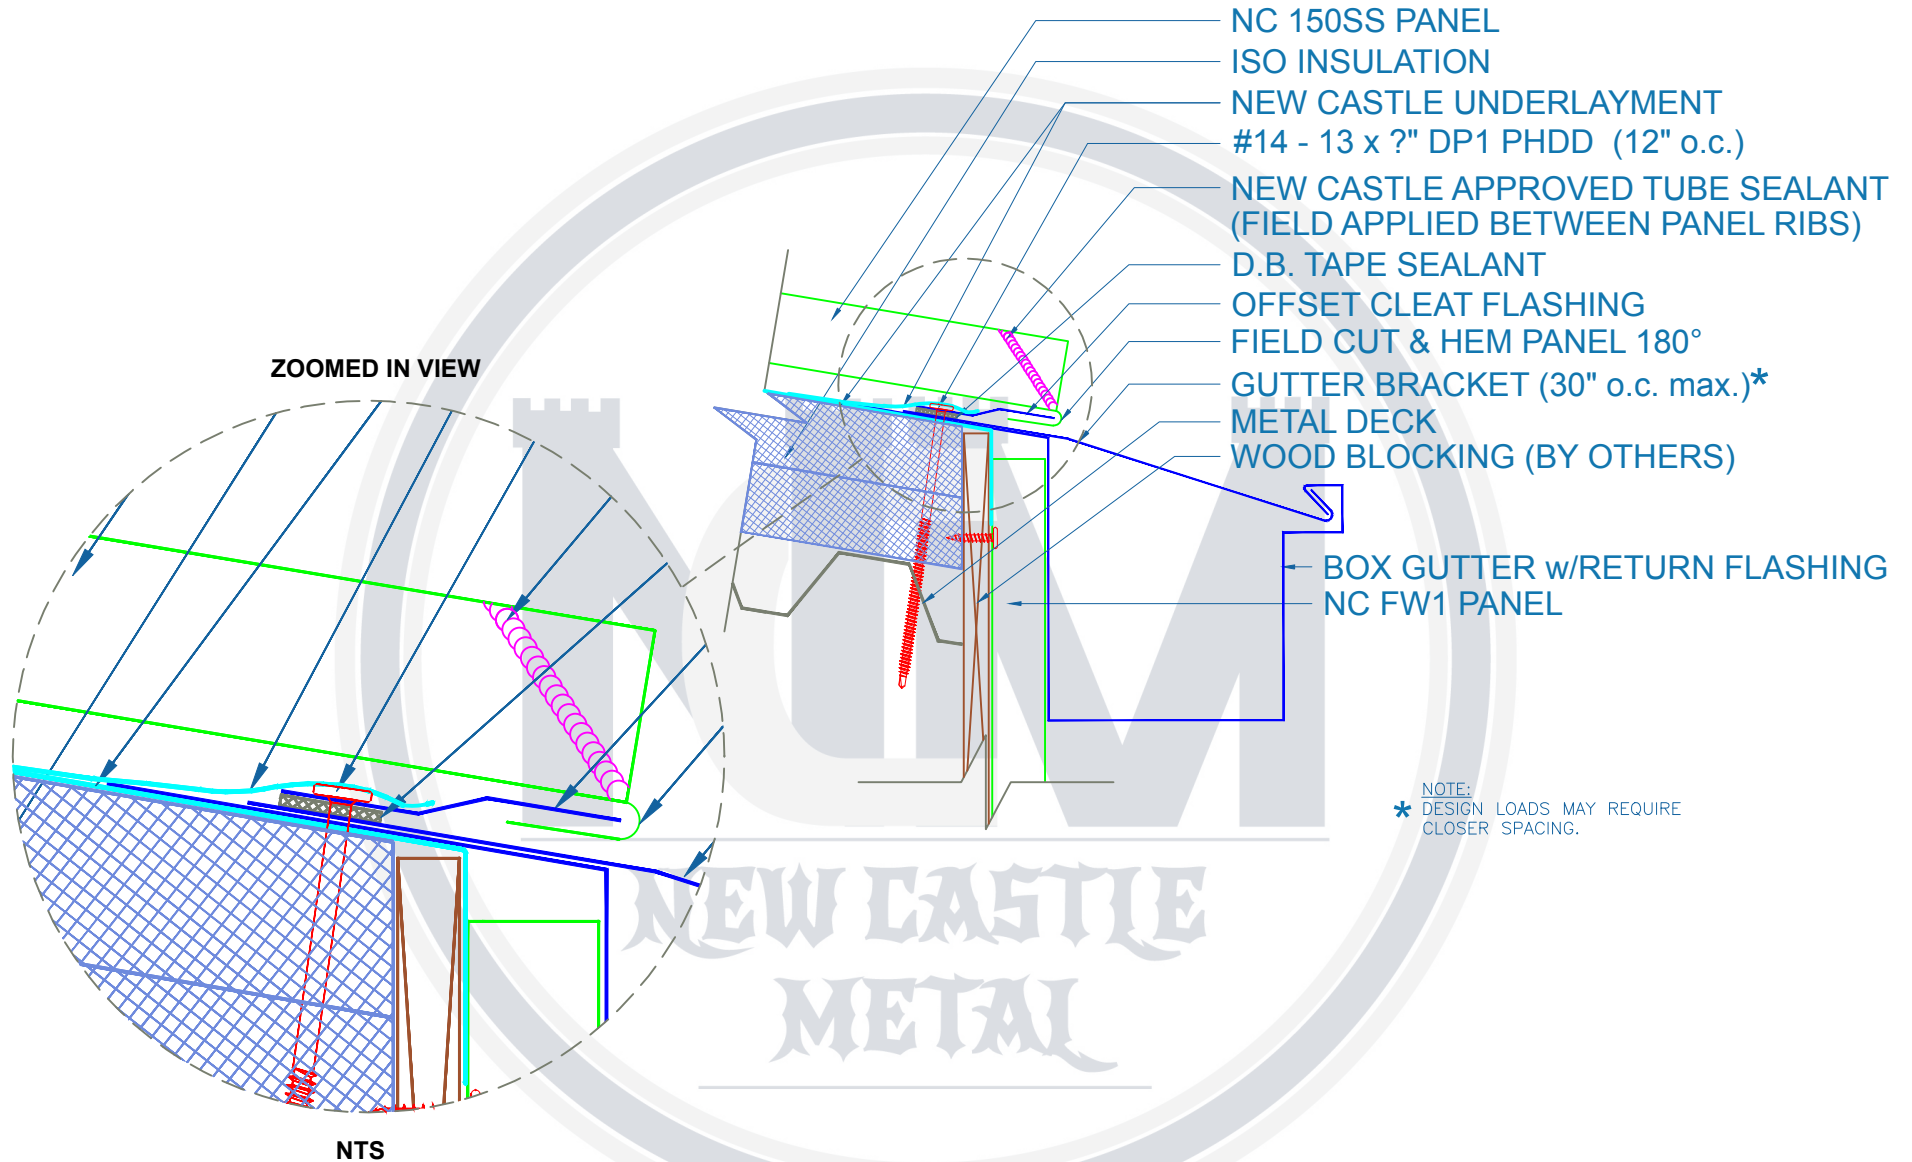

NC 150SS - ISO w/ METAL DECK

BOX GUTTER - w/RETURN w/FLUSH PANEL

EFFECTIVE DATE: 05-24-2013
SUBJECT TO CHANGE WITHOUT NOTICE

SCALE: 3" = 1'-0"