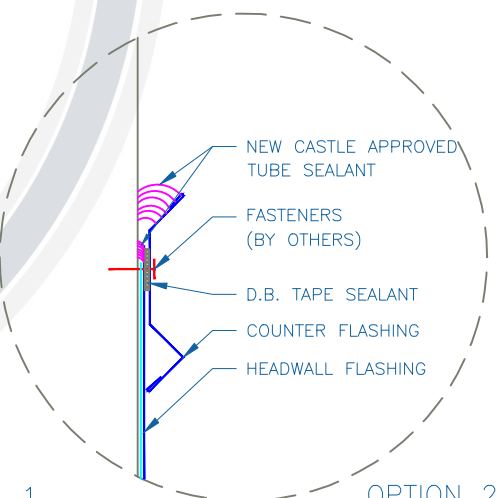

NC 150SS - ISO w/ METAL DECK

OPTION 1

OPTION 2

HEADWALL

SCALE: 3" = 1'-0"

EFFECTIVE DATE: 06-04-2013
 SUBJECT TO CHANGE WITHOUT NOTICE