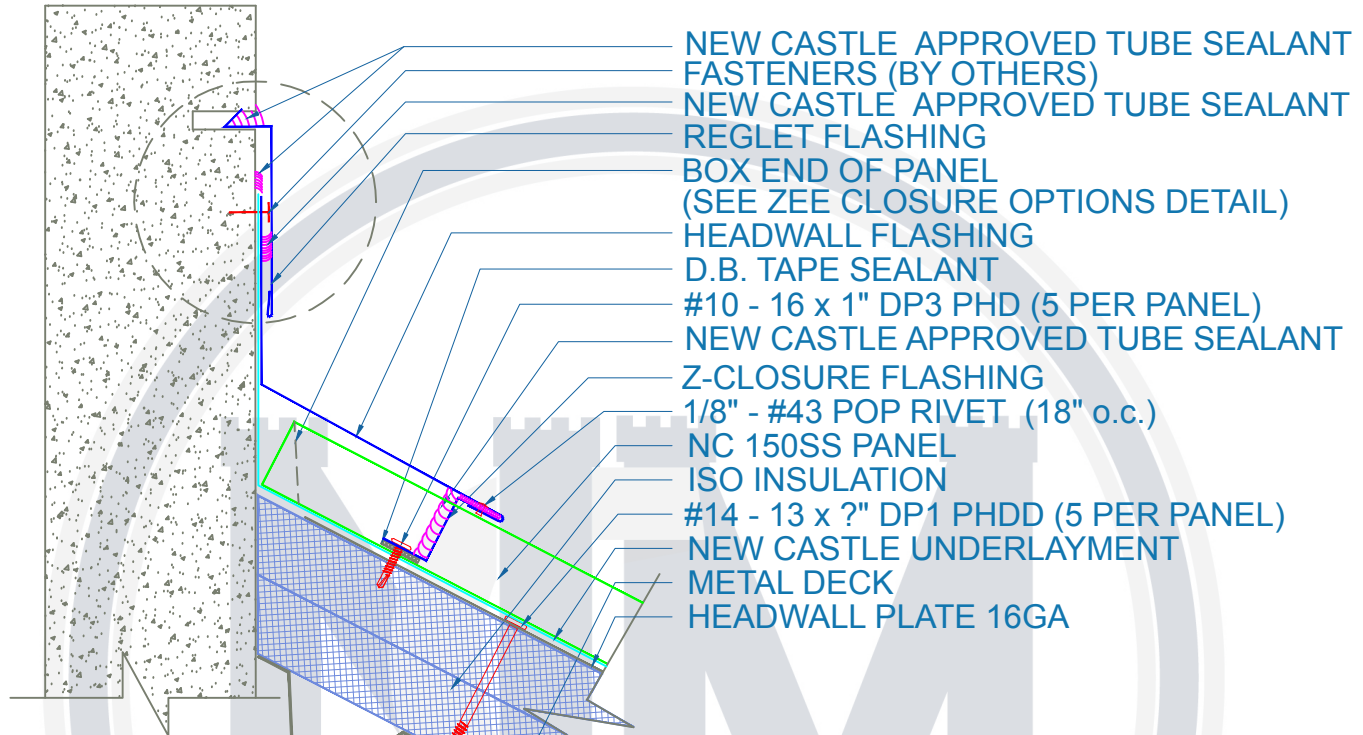

NC 150SS - ISO w/ METAL DECK

OPTION 1

OPTION 2

HEADWALL

SCALE: 3" = 1'-0"

EFFECTIVE DATE: 06-04-2013
 SUBJECT TO CHANGE WITHOUT NOTICE