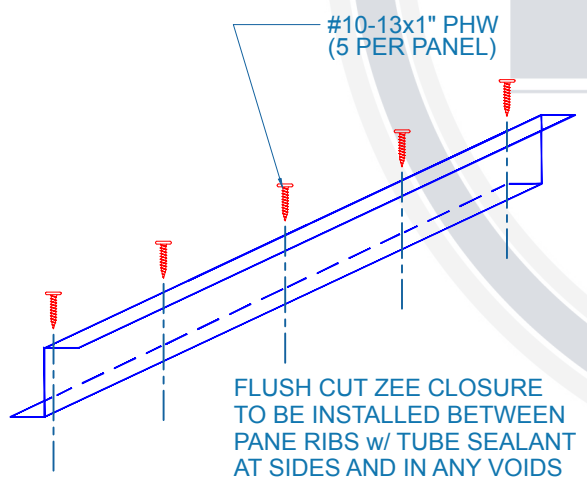

NC 150SS - ISO w/ METAL DECK

OPTION 1

OPTION 2

HEADWALL

SCALE: 3" = 1'-0"

EFFECTIVE DATE: 06-04-2013
 SUBJECT TO CHANGE WITHOUT NOTICE