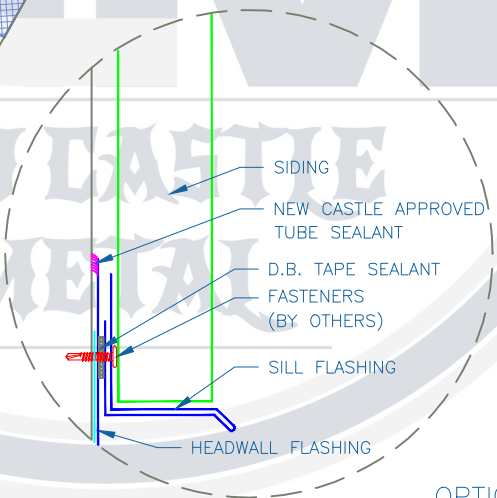

NC 150SS - ISO w/ METAL DECK

OPTION 1

OPTION 2

HEADWALL

SCALE: 3" = 1'-0"

EFFECTIVE DATE: 06-04-2013
 SUBJECT TO CHANGE WITHOUT NOTICE