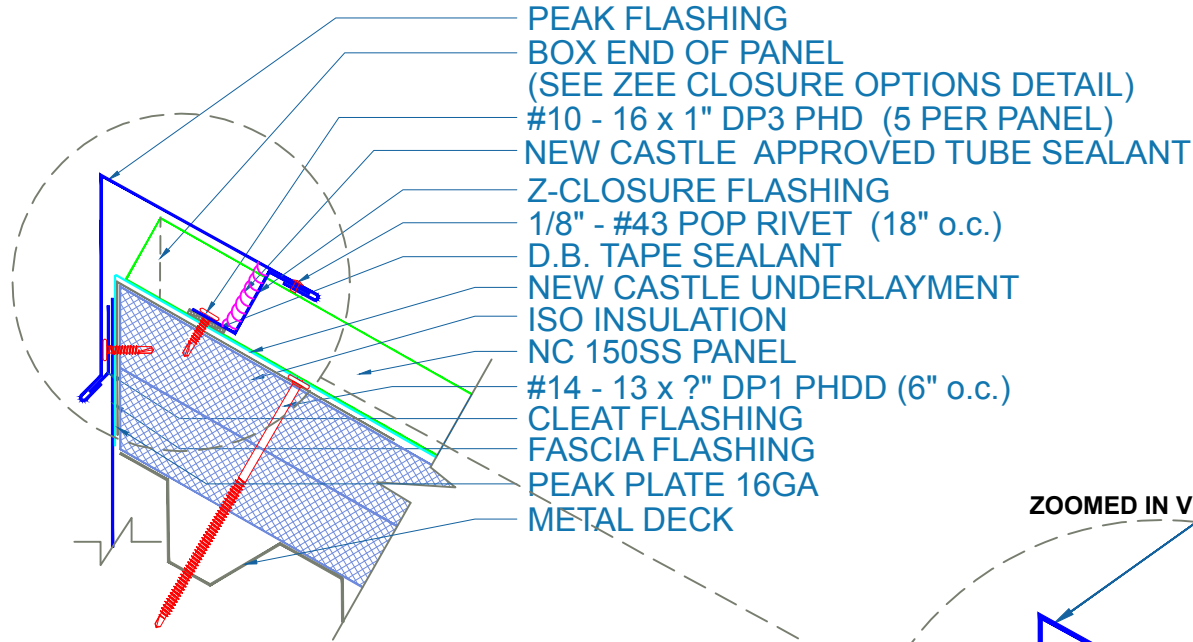

# NC 150SS - ISO w/ METAL DECK

EFFECTIVE DATE: 05-28-2013  
 SUBJECT TO CHANGE WITHOUT NOTICE

**PEAK**  
 SCALE: 3" = 1'-0"