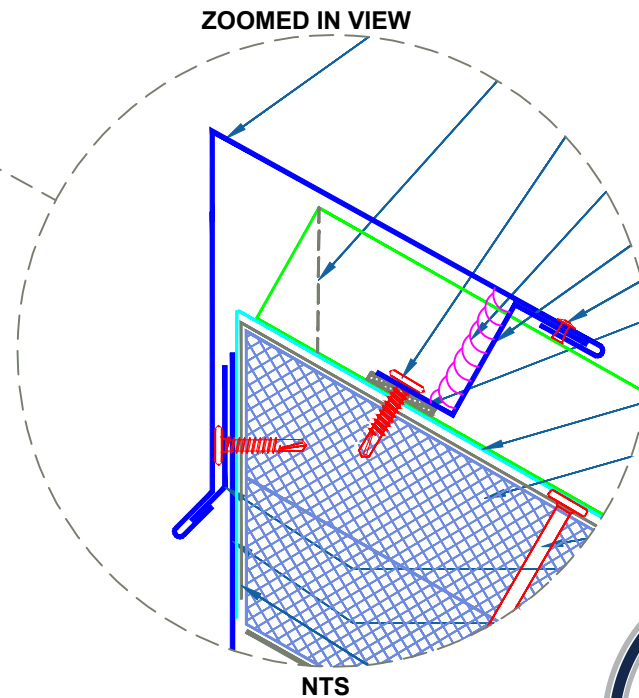

# NC 150SS - ISO w/ METAL DECK

EFFECTIVE DATE: 05-28-2013  
 SUBJECT TO CHANGE WITHOUT NOTICE

**PEAK**  
 SCALE: 3" = 1'-0"