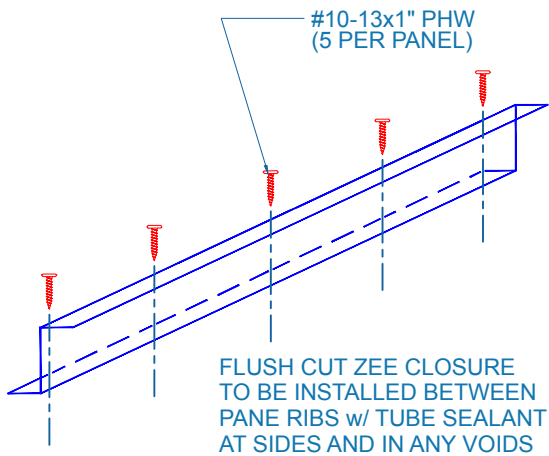

# NC 150SS - ISO w/ METAL DECK

EFFECTIVE DATE: 05-28-2013  
 SUBJECT TO CHANGE WITHOUT NOTICE

**PEAK**  
 SCALE: 3" = 1'-0"