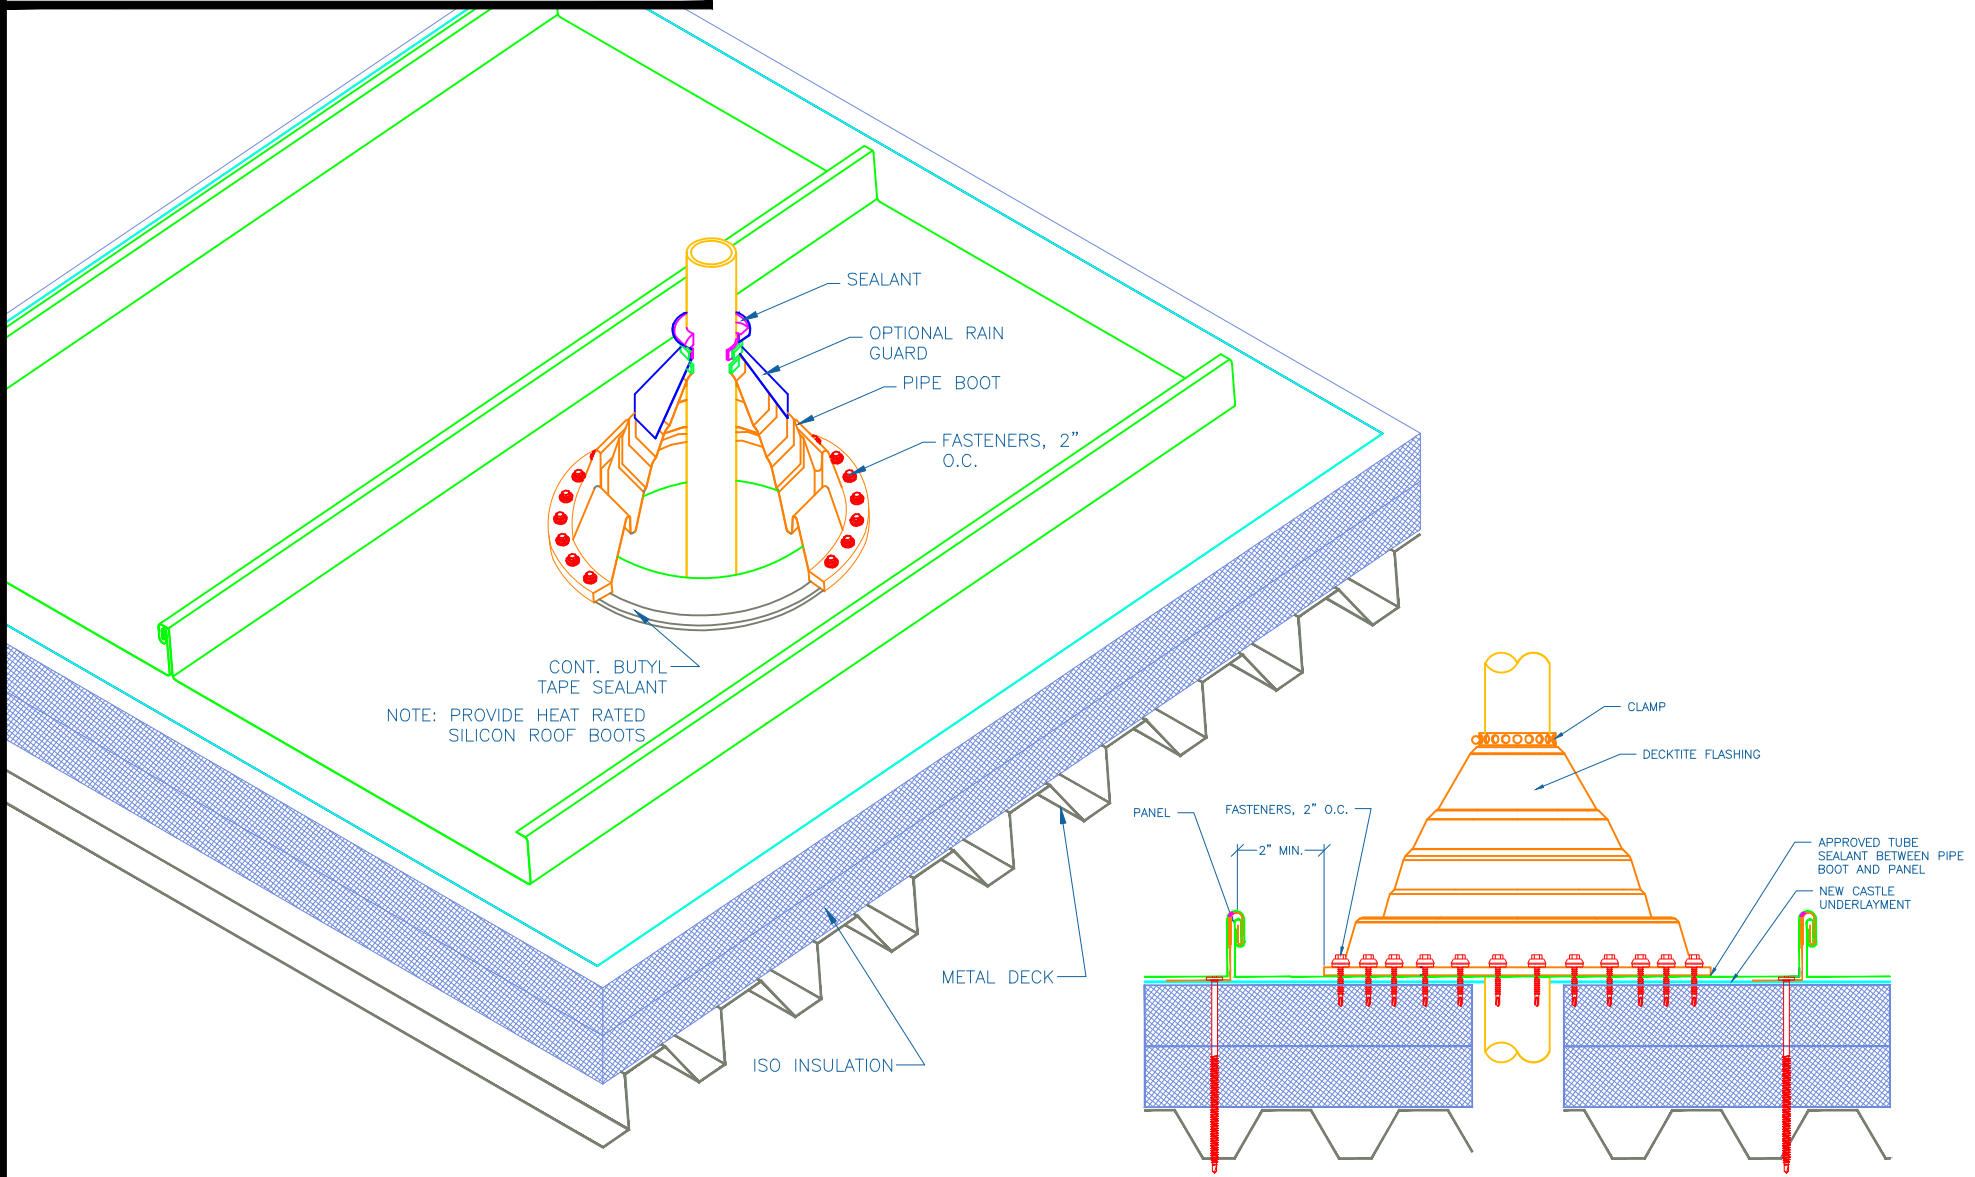

NC 150SS - ISO w/ METAL DECK

PIPE FLASHING DETAIL

SCALE: NTS

EFFECTIVE DATE: 06-04-2013
SUBJECT TO CHANGE WITHOUT NOTICE