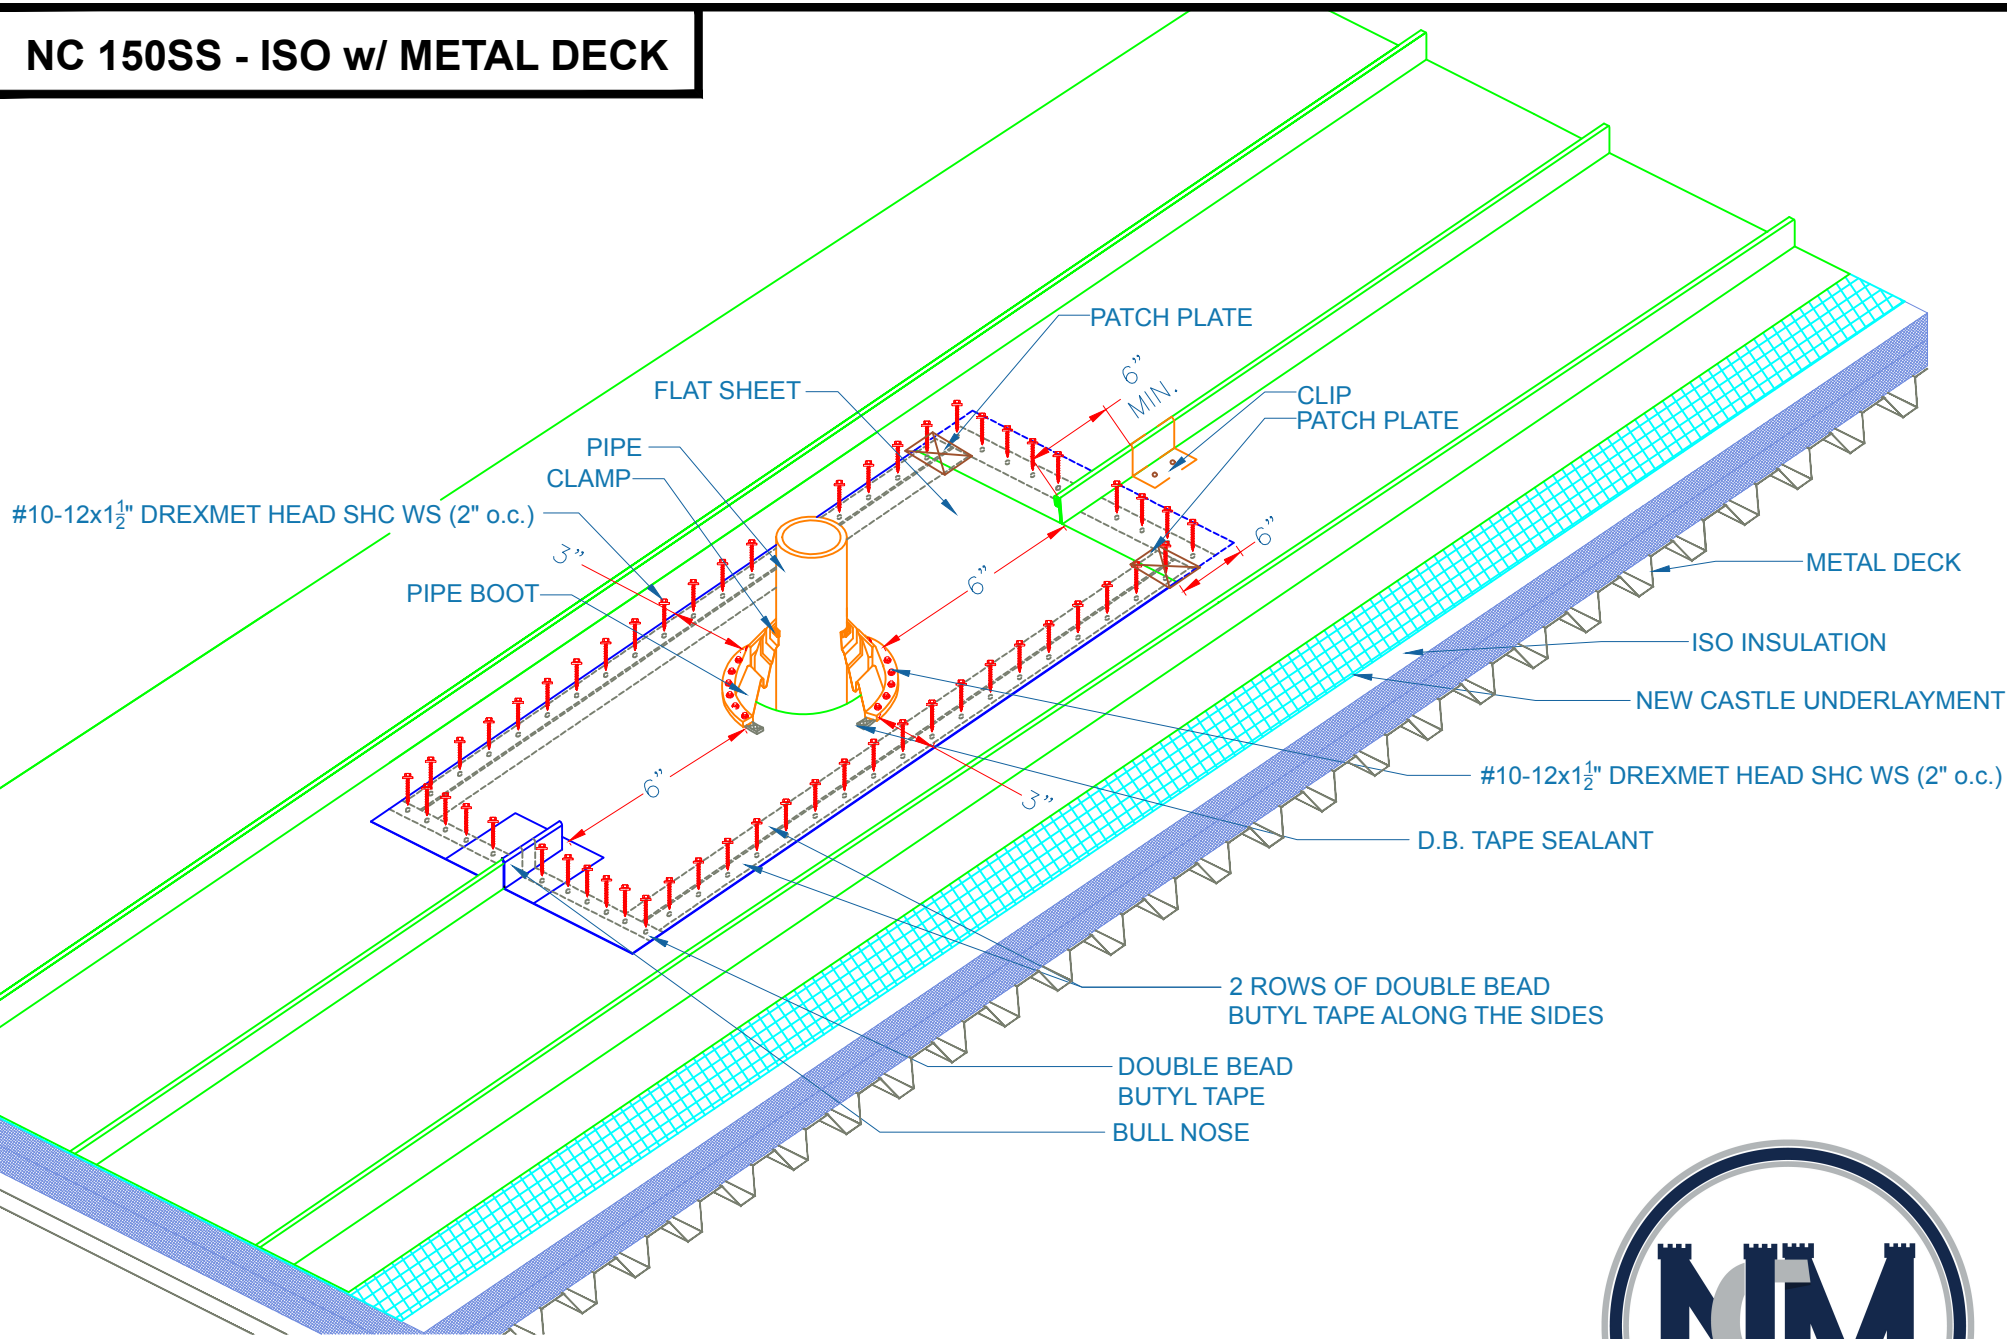

NC 150SS - ISO w/ METAL DECK

**PIPE FLASHING PAN
DETAIL**

EFFECTIVE DATE: 06-04-2013
SUBJECT TO CHANGE WITHOUT NOTICE

SCALE: NTS