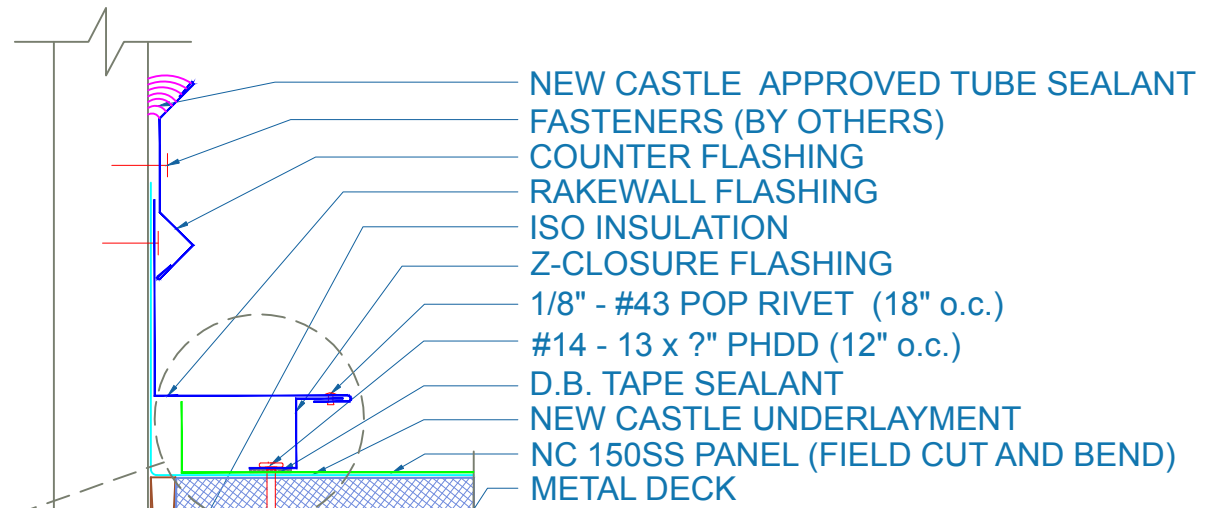

**NC 150SS - ISO w/ METAL DECK**

ZOOMED IN VIEW

NTS

FLOATING RAKEWALL

ON MODULE

**RAKEWALL**

SCALE: 3" = 1'-0"

EFFECTIVE DATE: 06-04-2013  
 SUBJECT TO CHANGE WITHOUT NOTICE