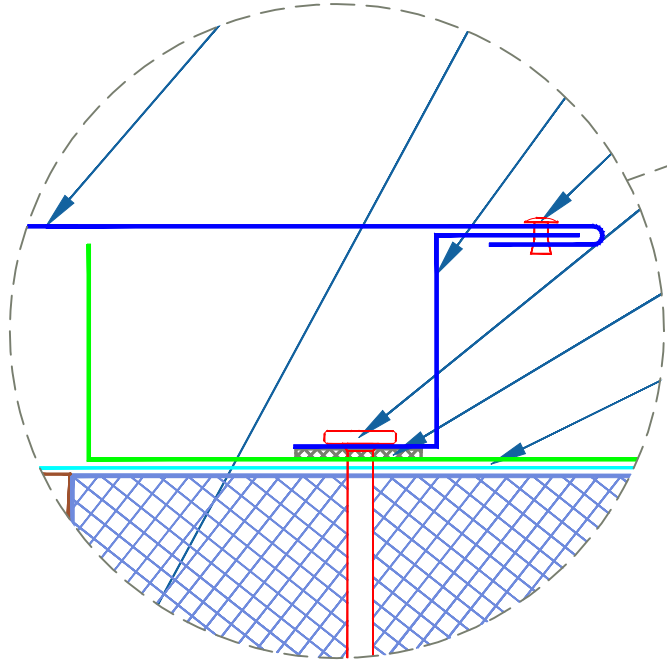

**NC 150SS - ISO w/ METAL DECK**

ZOOMED IN VIEW

NTS

FLOATING RAKEWALL

ON MODULE

**RAKEWALL**

SCALE: 3" = 1'-0"

EFFECTIVE DATE: 06-04-2013  
 SUBJECT TO CHANGE WITHOUT NOTICE