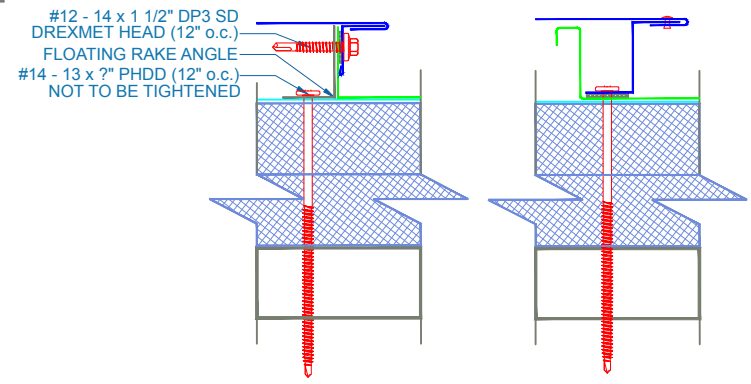

**NC 150SS - ISO w/ METAL DECK**

ZOOMED IN VIEW

NTS

FLOATING RAKEWALL

ON MODULE

**RAKEWALL**

SCALE: 3" = 1'-0"

EFFECTIVE DATE: 06-04-2013  
 SUBJECT TO CHANGE WITHOUT NOTICE