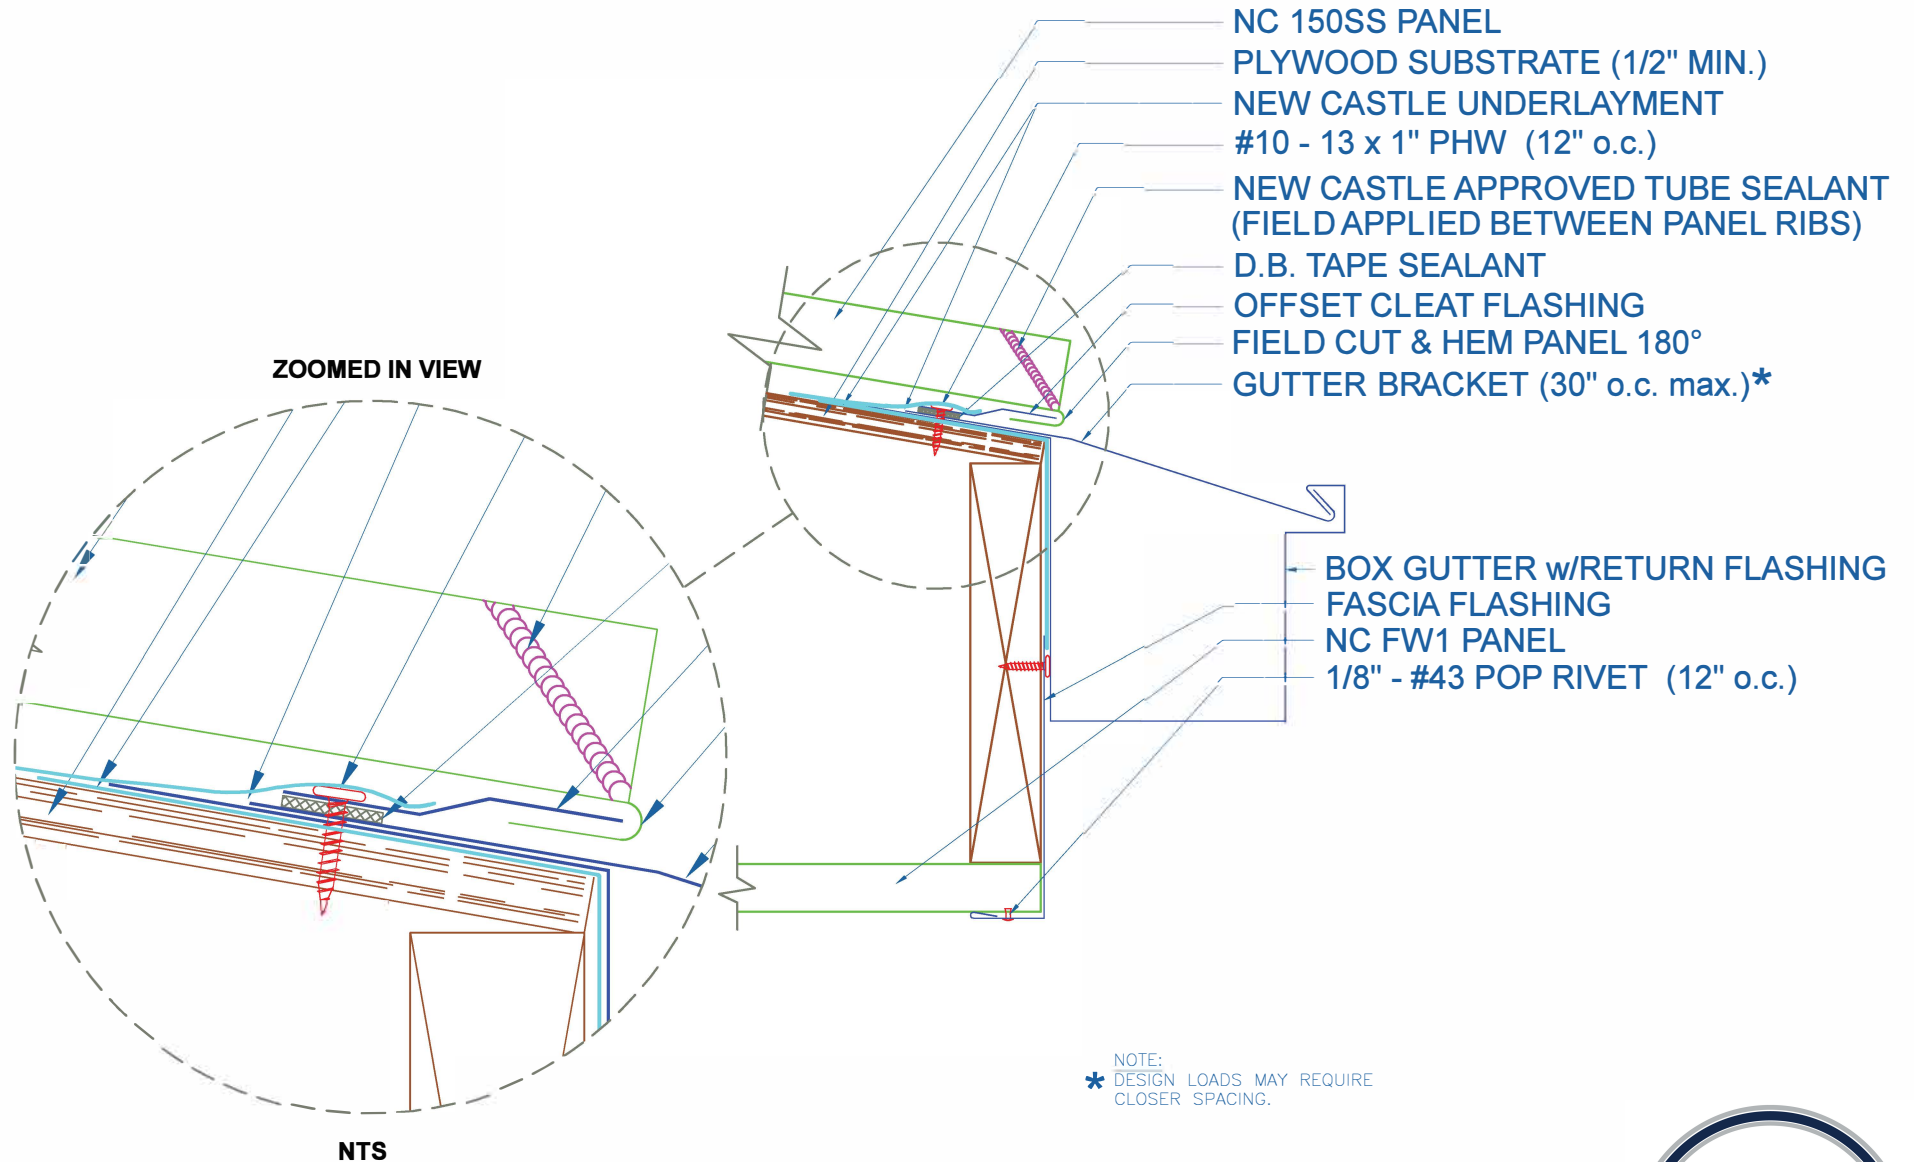

# NC 150SS - PLYWOOD

## BOX GUTTER - w/RETURN w/SOFFIT

EFFECTIVE DATE: 01-04-13  
SUBJECT TO CHANGE WITHOUT NOTICE

SCALE: 3" = 1'-0"