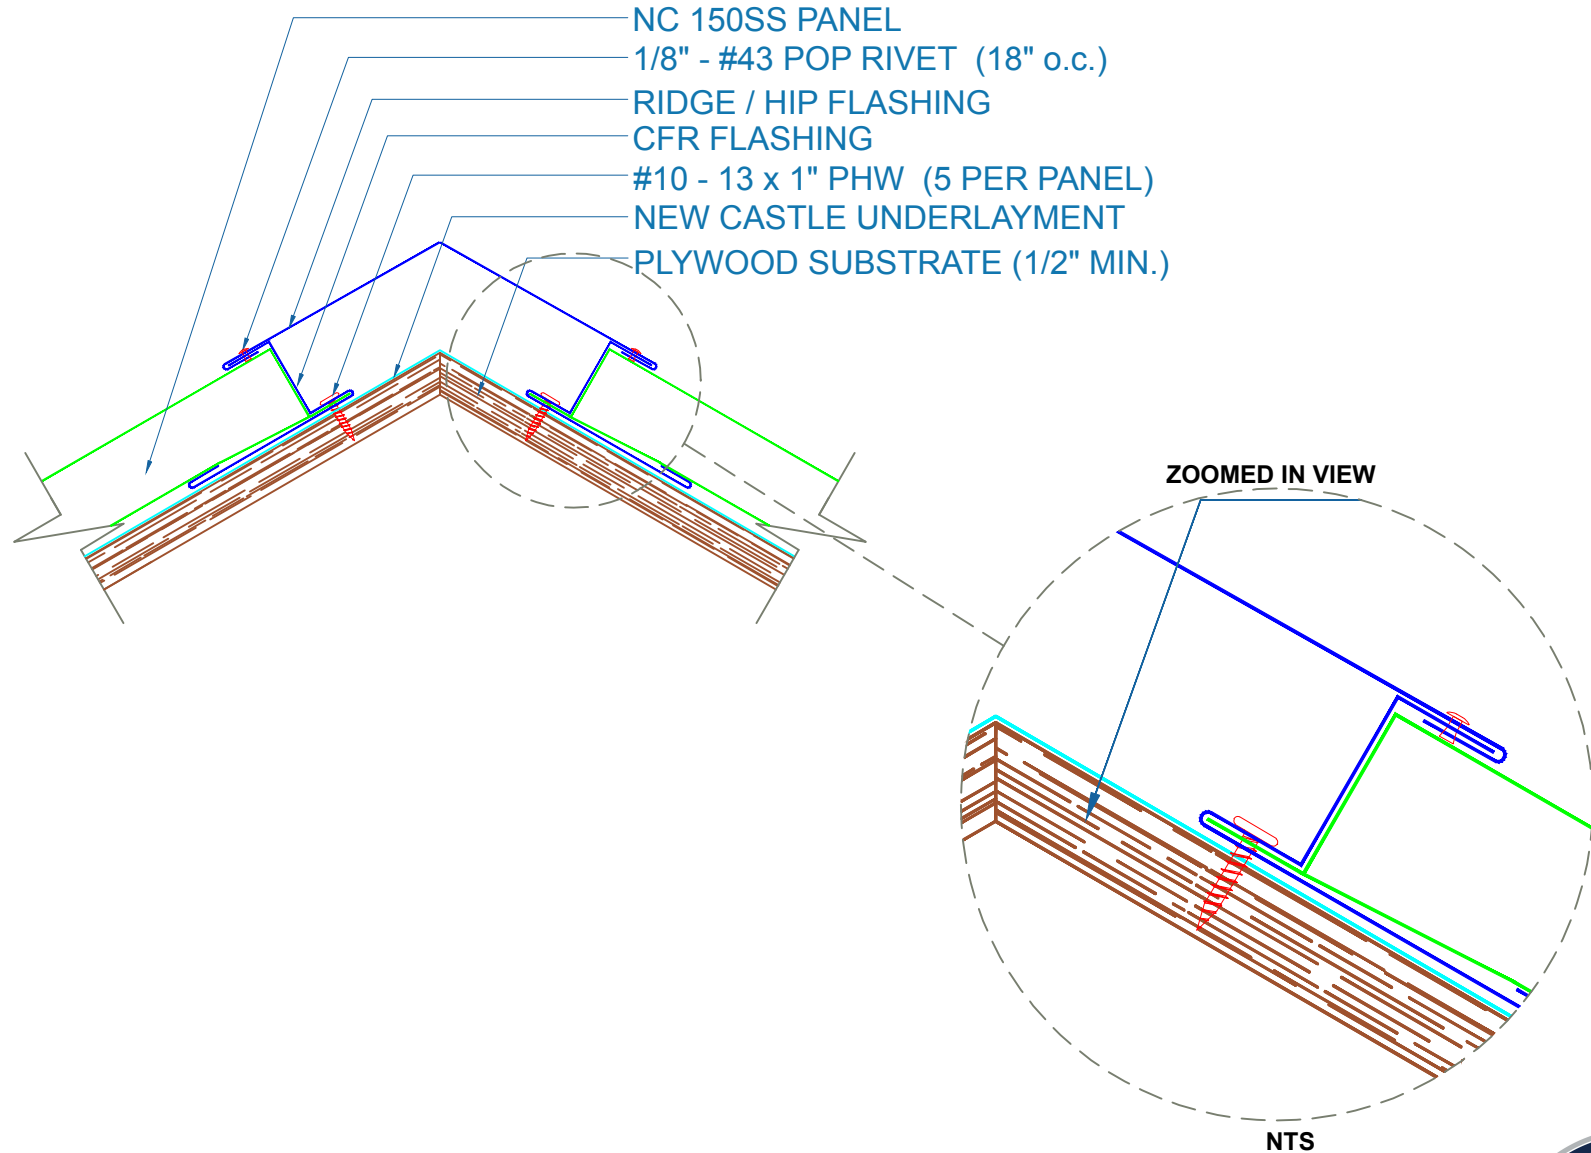

NC 150SS - PLYWOOD

RIDGE / HIP w/CFR

EFFECTIVE DATE: 12-11-12
SUBJECT TO CHANGE WITHOUT NOTICE

SCALE: 3" = 1'-0"