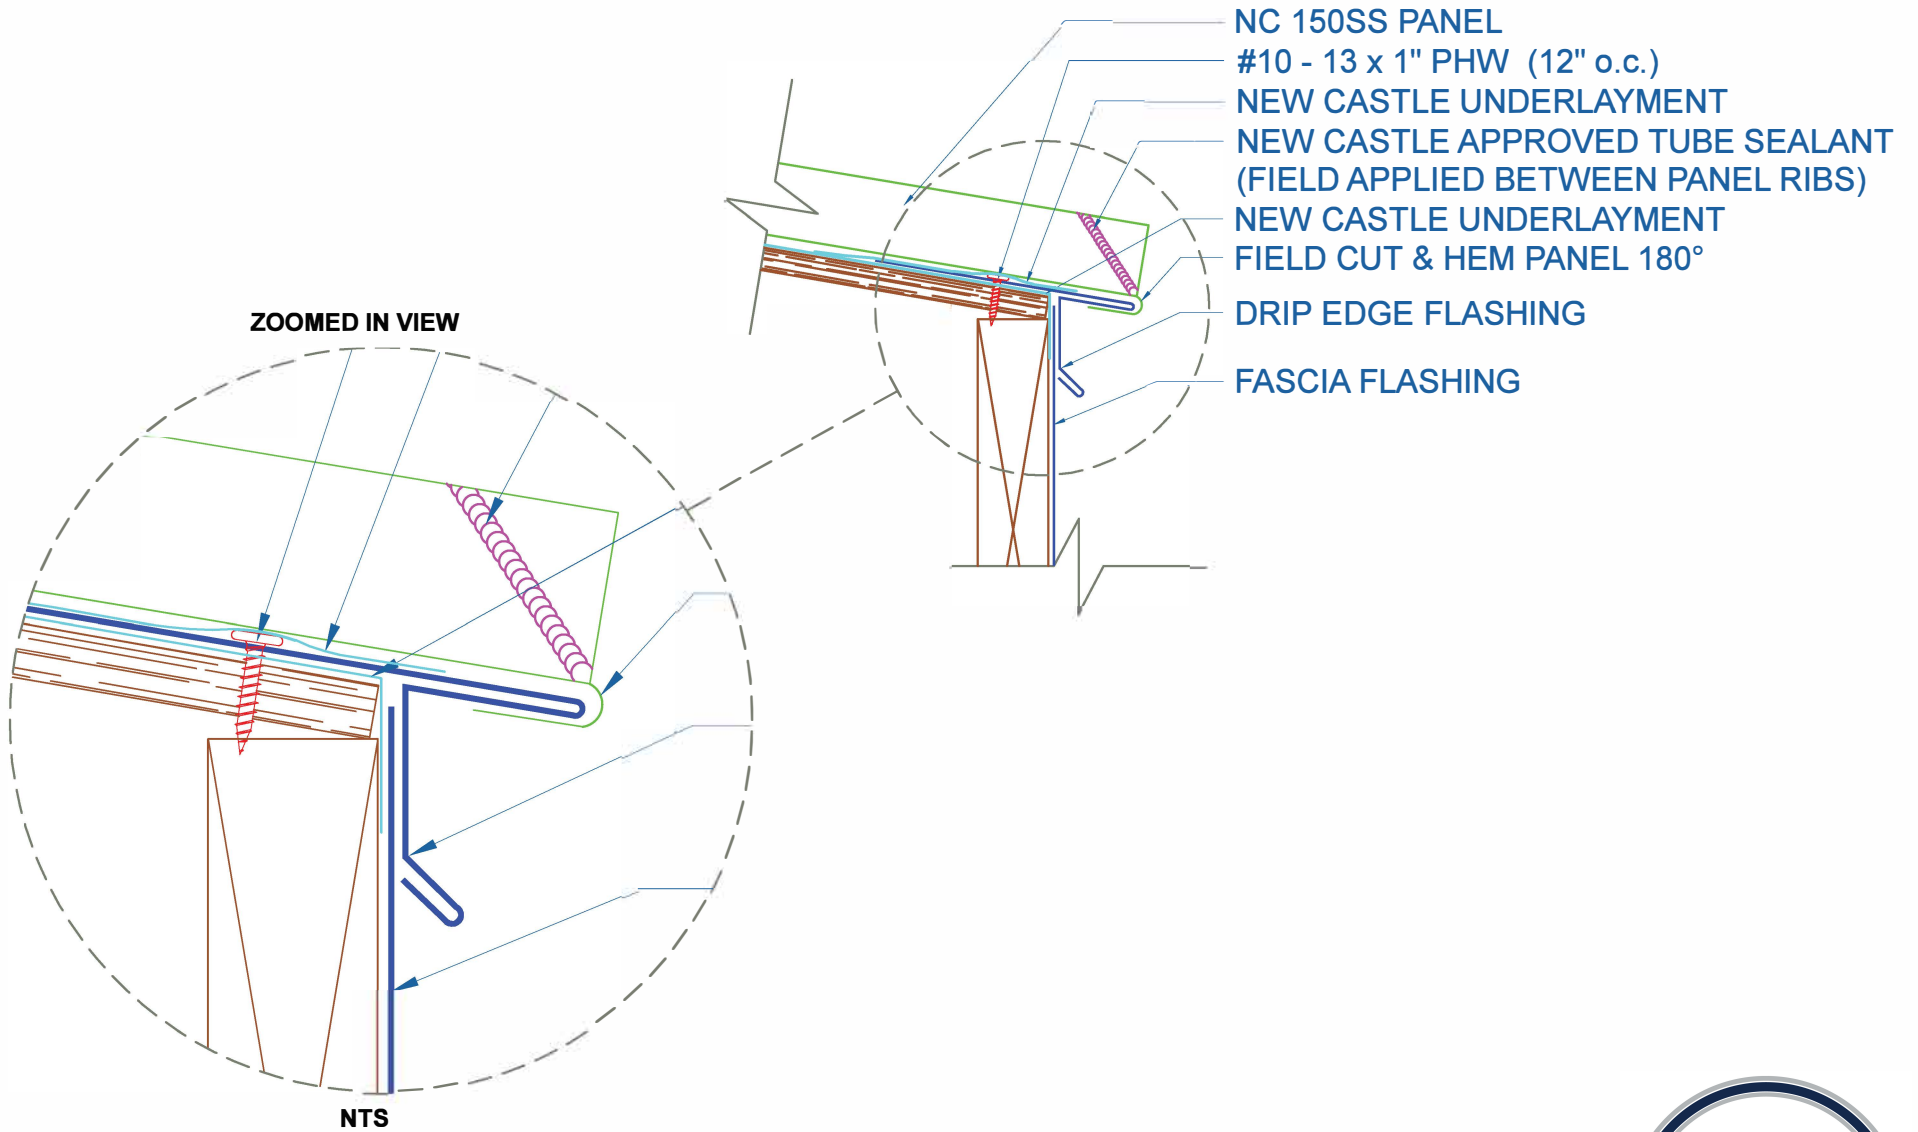

NC 150SS - PLYWOOD

EFFECTIVE DATE: 01-04-13
SUBJECT TO CHANGE WITHOUT NOTICE

DRIP EDGE

SCALE: 3" = 1'-0"