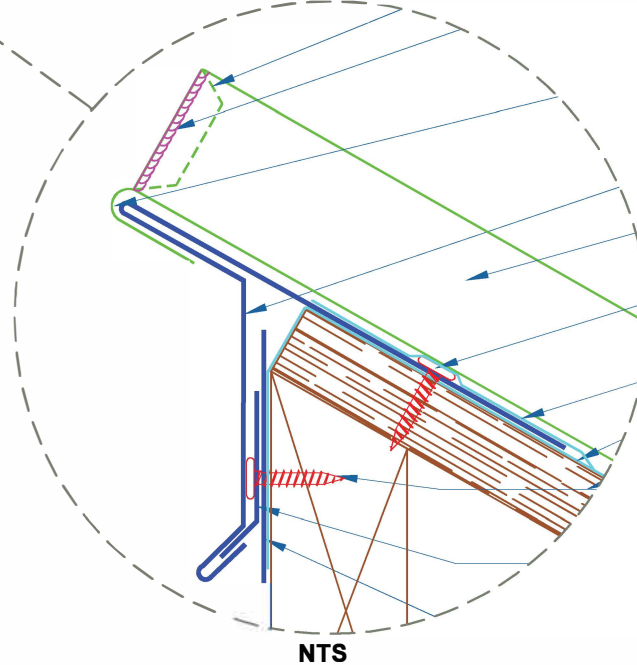

# NC 150SS - PLYWOOD

ZOOMED IN VIEW

NTS

## PEAK w/DRIP EDGE

SCALE: 3" = 1'-0"

EFFECTIVE DATE: 01-04-13  
SUBJECT TO CHANGE WITHOUT NOTICE