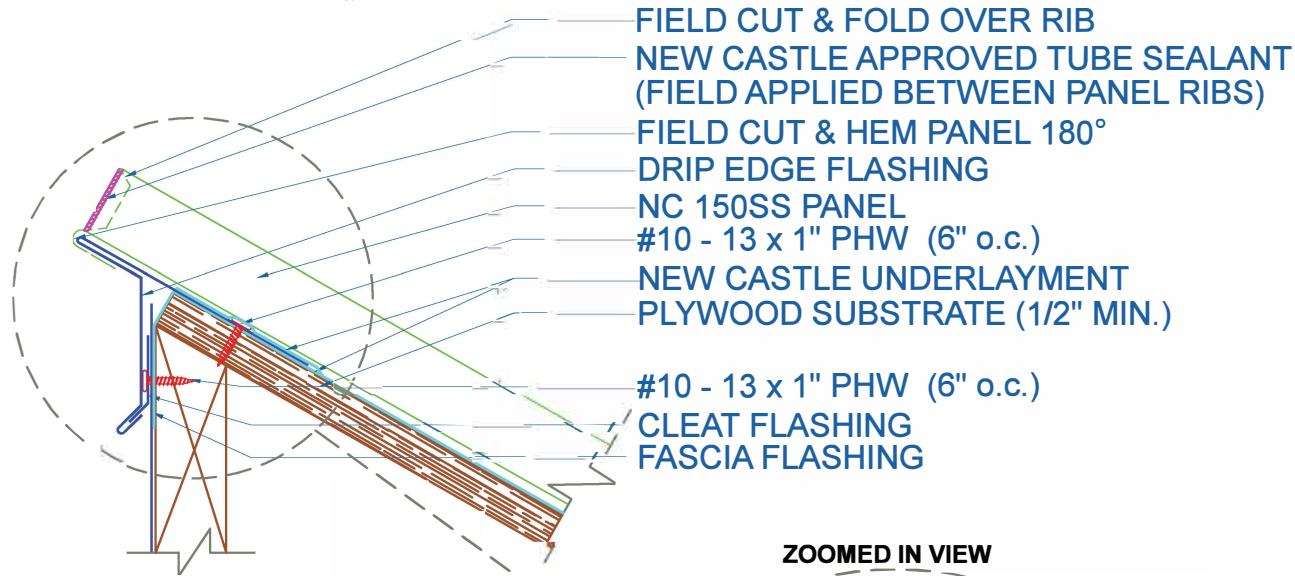

# NC 150SS - PLYWOOD

ZOOMED IN VIEW

NTS

## PEAK w/DRIP EDGE

SCALE: 3" = 1'-0"

EFFECTIVE DATE: 01-04-13  
SUBJECT TO CHANGE WITHOUT NOTICE