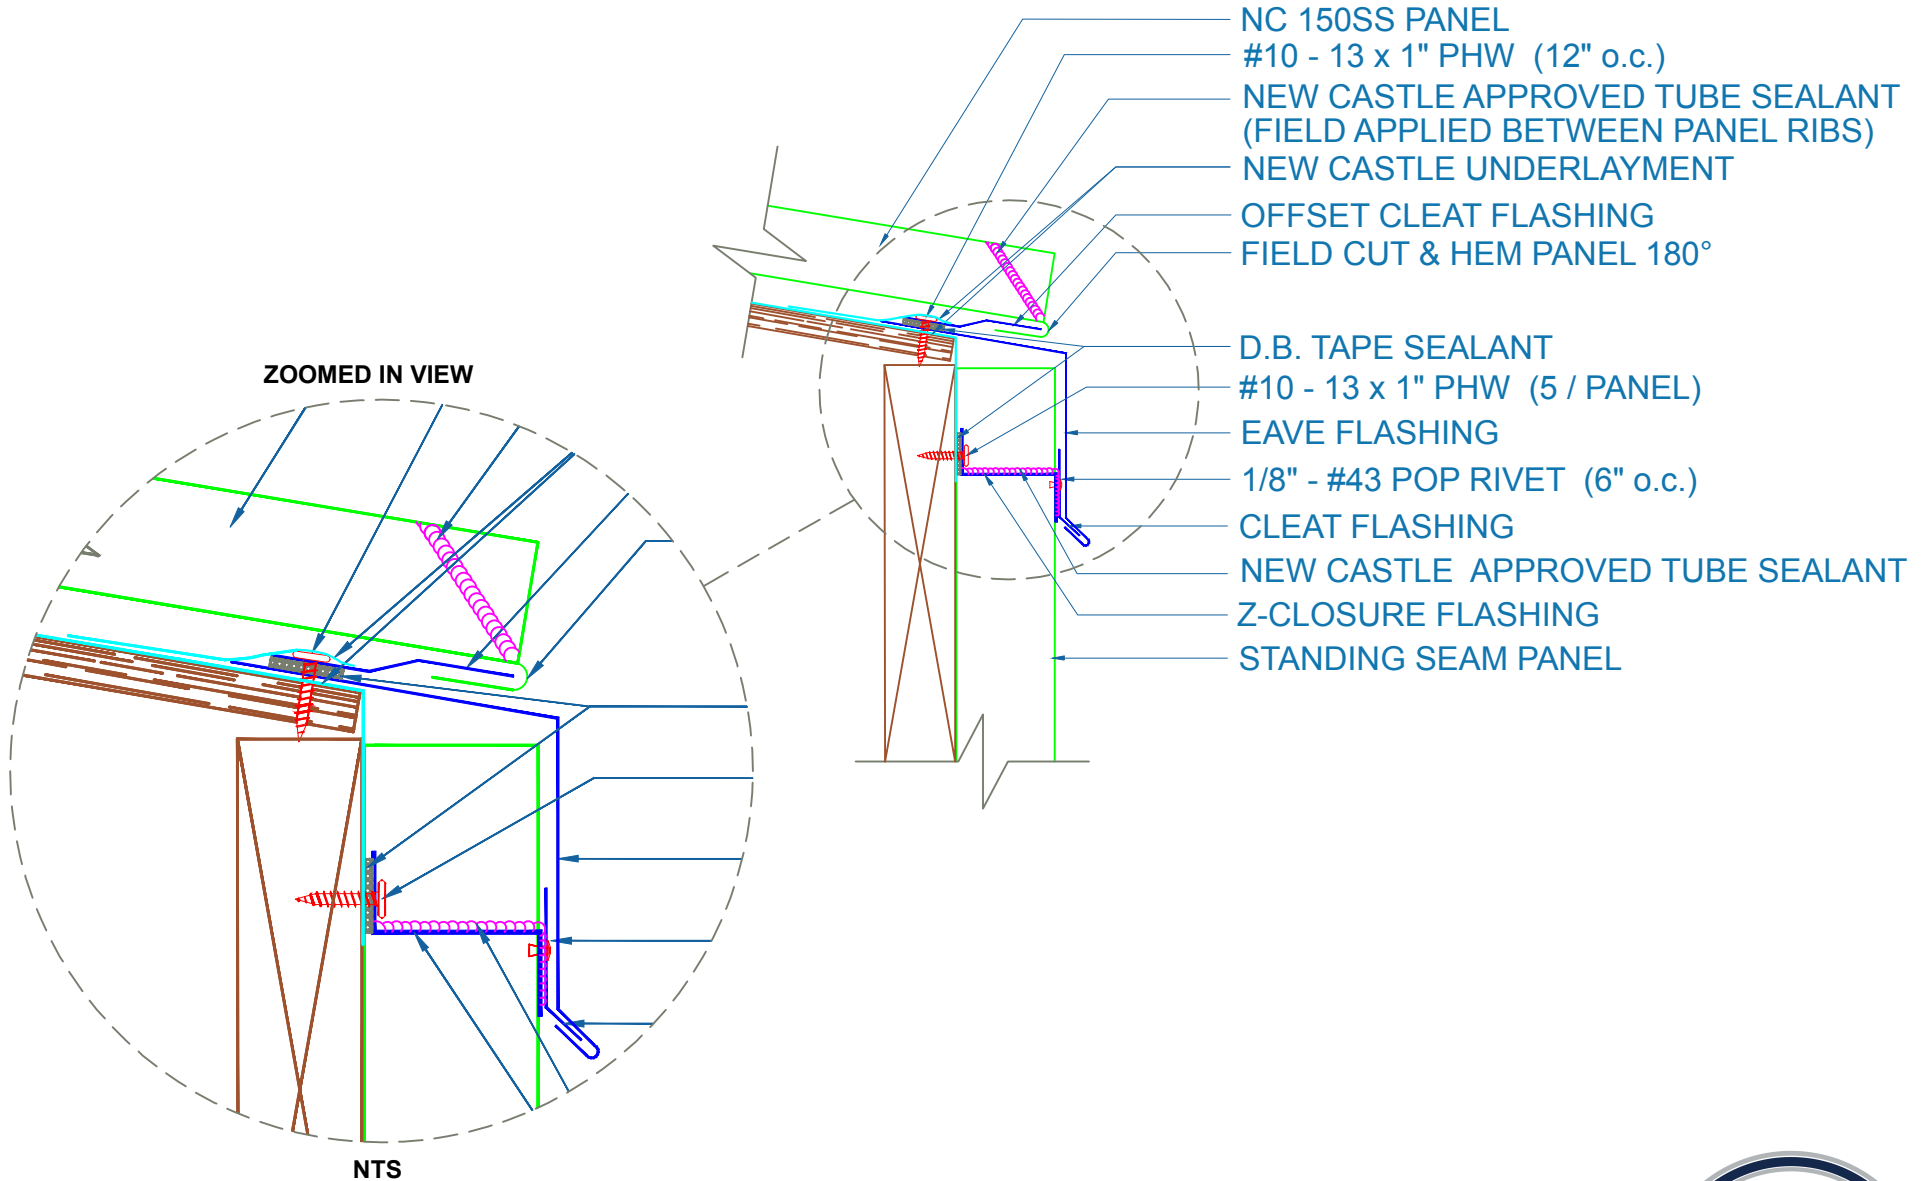

NC 150SS - PLYWOOD

EAVE w/STANDING SEAM PANEL

EFFECTIVE DATE: 01-04-13
SUBJECT TO CHANGE WITHOUT NOTICE

SCALE: 3" = 1'-0"