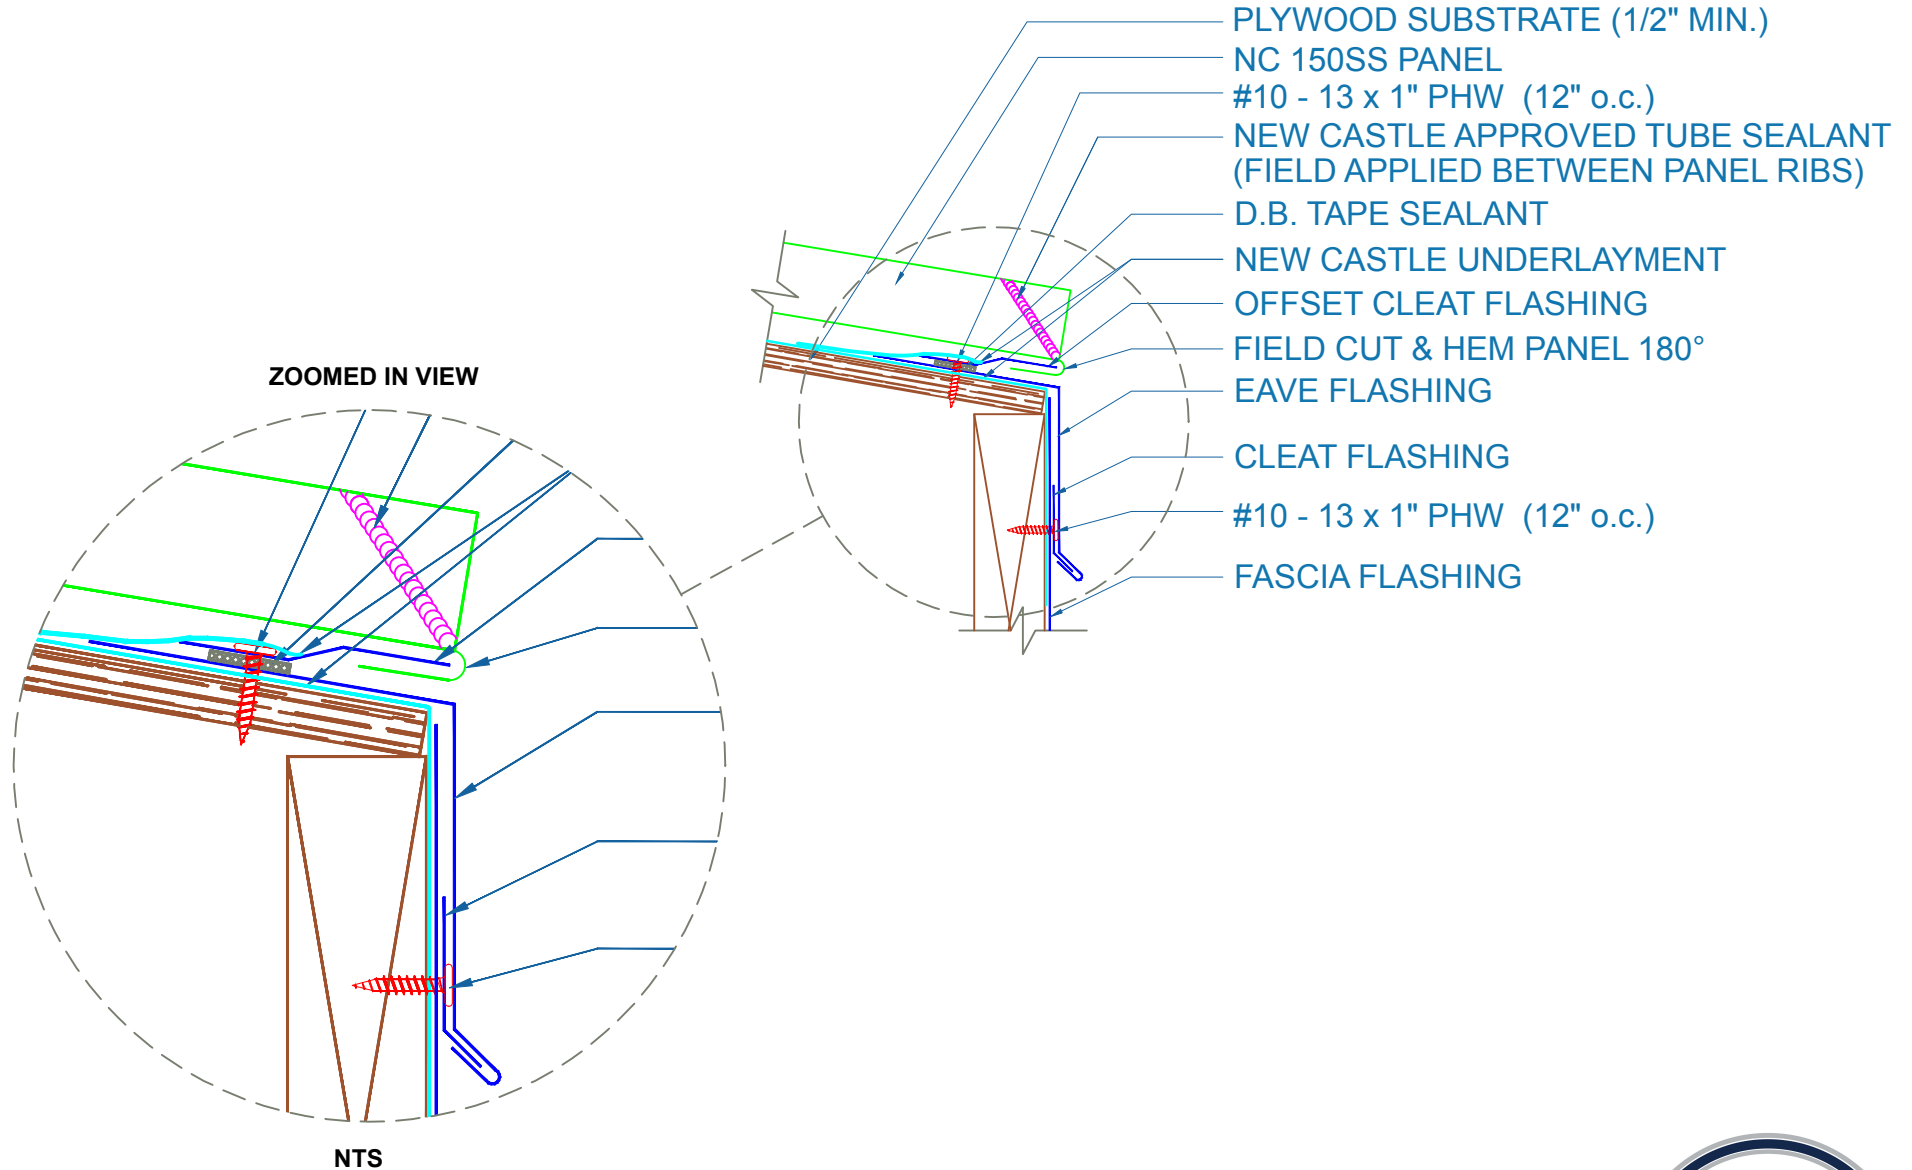

NC 150SS - PLYWOOD

EAVE w/CLEAT

SCALE: 3" = 1'-0"

EFFECTIVE DATE: 01-04-15
SUBJECT TO CHANGE WITHOUT NOTICE