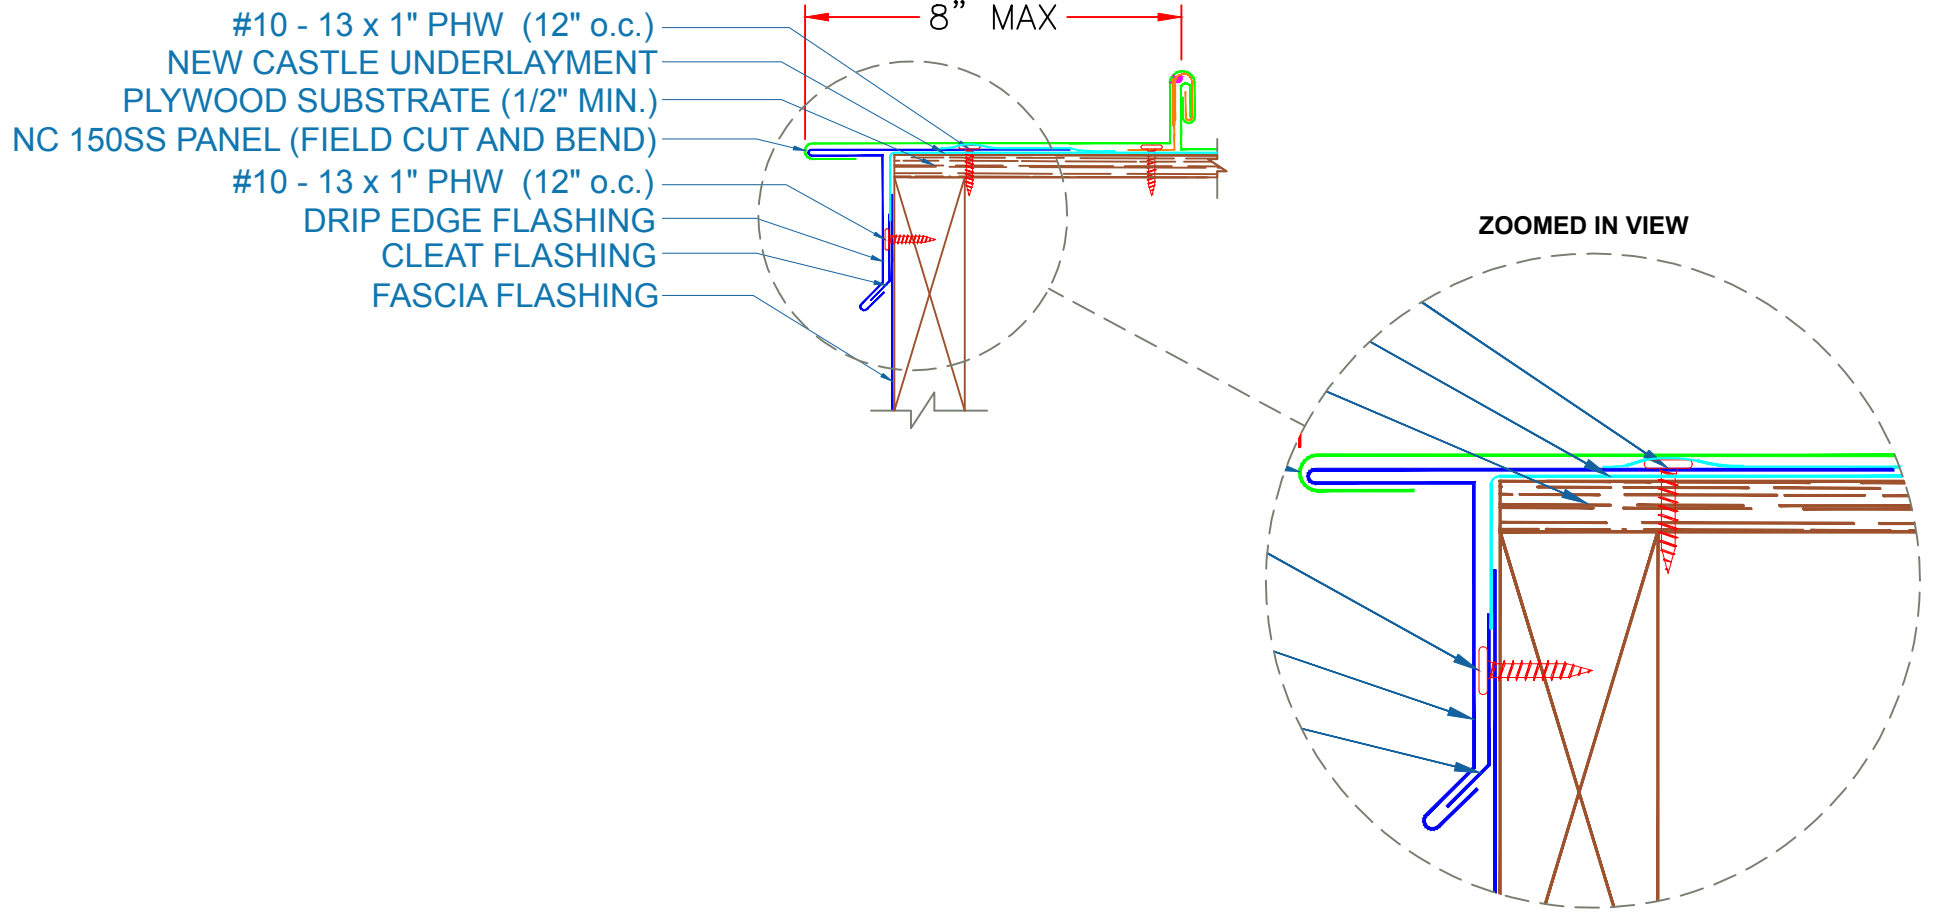

NC 150SS - PLYWOOD

GABLE w/DRIP EDGE

EFFECTIVE DATE: 01-04-13
SUBJECT TO CHANGE WITHOUT NOTICE

SCALE: 3" = 1'-0"