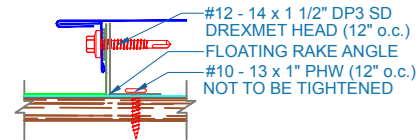

# NC 150SS - PLYWOOD

ZOOMED IN VIEW

NTS

ON MODULE

FLOATING GABLE

EFFECTIVE DATE: 01-04-13  
 SUBJECT TO CHANGE WITHOUT NOTICE

## GABLE

SCALE: 3" = 1'-0"