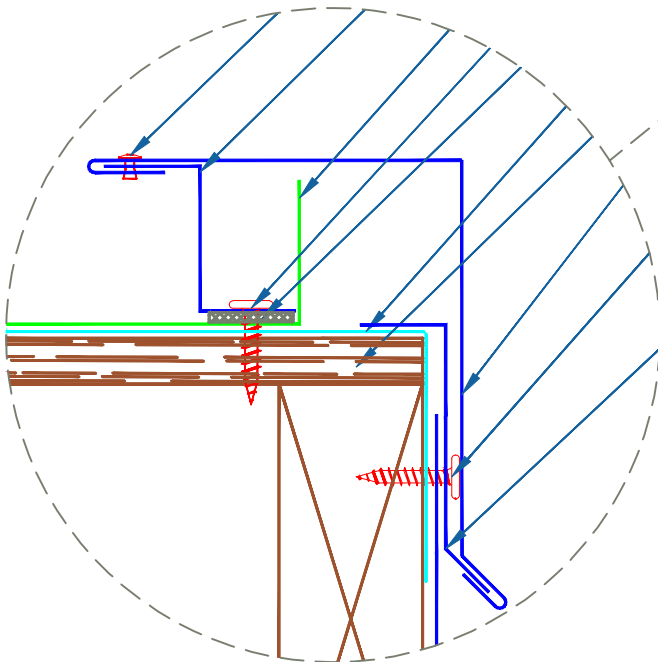

# NC 150SS - PLYWOOD

ZOOMED IN VIEW

NTS

ON MODULE

FLOATING GABLE

EFFECTIVE DATE: 01-04-13  
 SUBJECT TO CHANGE WITHOUT NOTICE

## GABLE

SCALE: 3" = 1'-0"