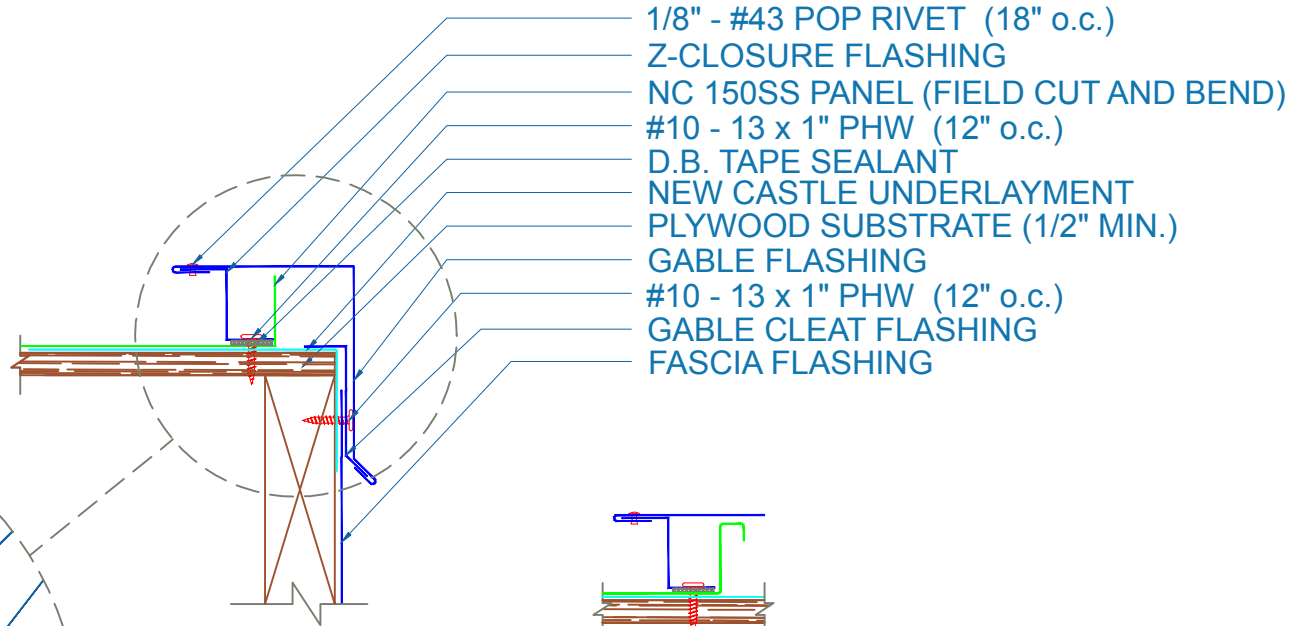

# NC 150SS - PLYWOOD

ZOOMED IN VIEW

NTS

ON MODULE

FLOATING GABLE

EFFECTIVE DATE: 01-04-13  
 SUBJECT TO CHANGE WITHOUT NOTICE

## GABLE

SCALE: 3" = 1'-0"