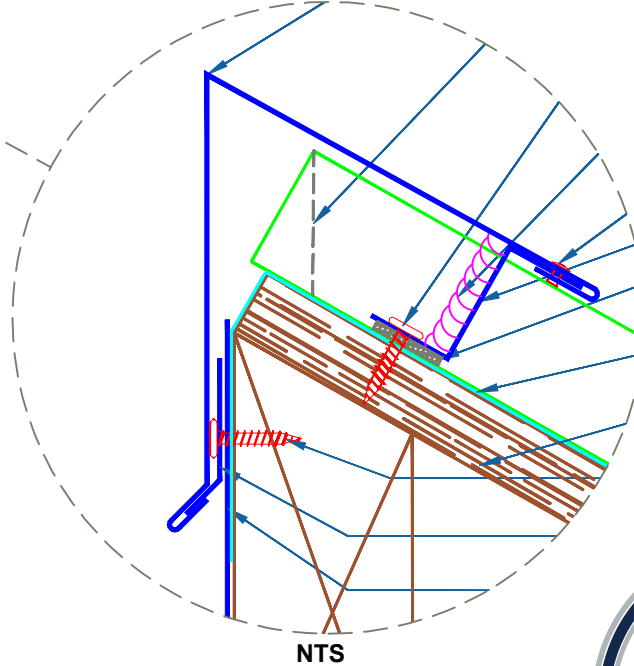

NC 150SS - PLYWOOD

ZOOMED IN VIEW

EFFECTIVE DATE: 01-04-13
 SUBJECT TO CHANGE WITHOUT NOTICE

PEAK
 SCALE: 3" = 1'-0"