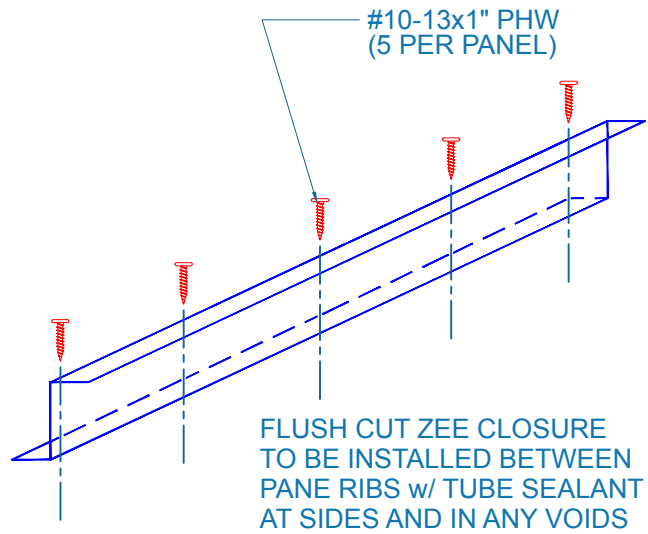

NC 150SS - PLYWOOD

ZOOMED IN VIEW

EFFECTIVE DATE: 01-04-13
 SUBJECT TO CHANGE WITHOUT NOTICE

PEAK
 SCALE: 3" = 1'-0"