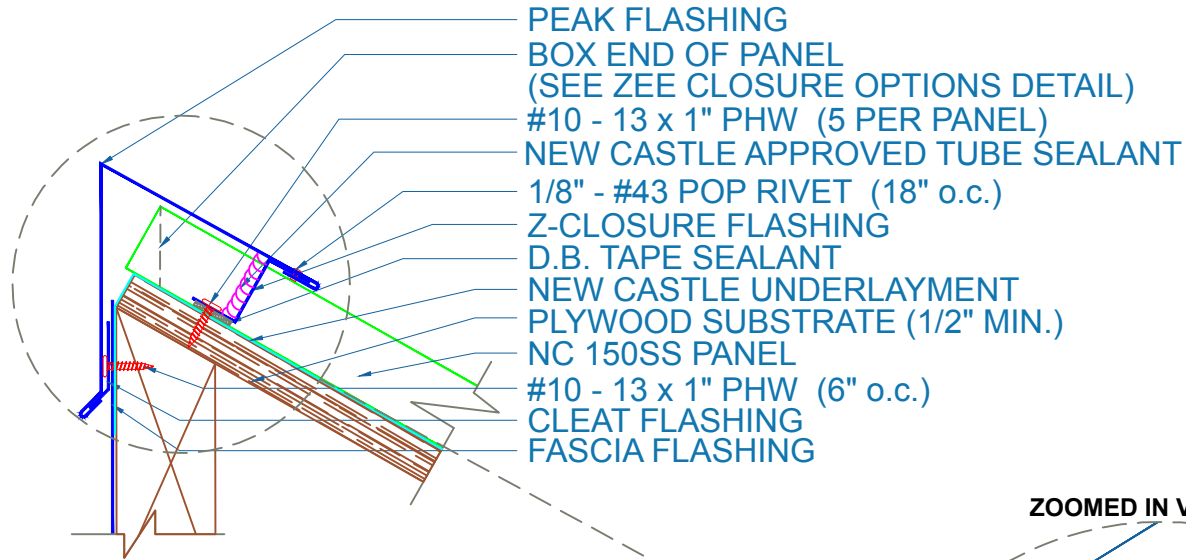

NC 150SS - PLYWOOD

ZOOMED IN VIEW

EFFECTIVE DATE: 01-04-13
 SUBJECT TO CHANGE WITHOUT NOTICE

PEAK
 SCALE: 3" = 1'-0"