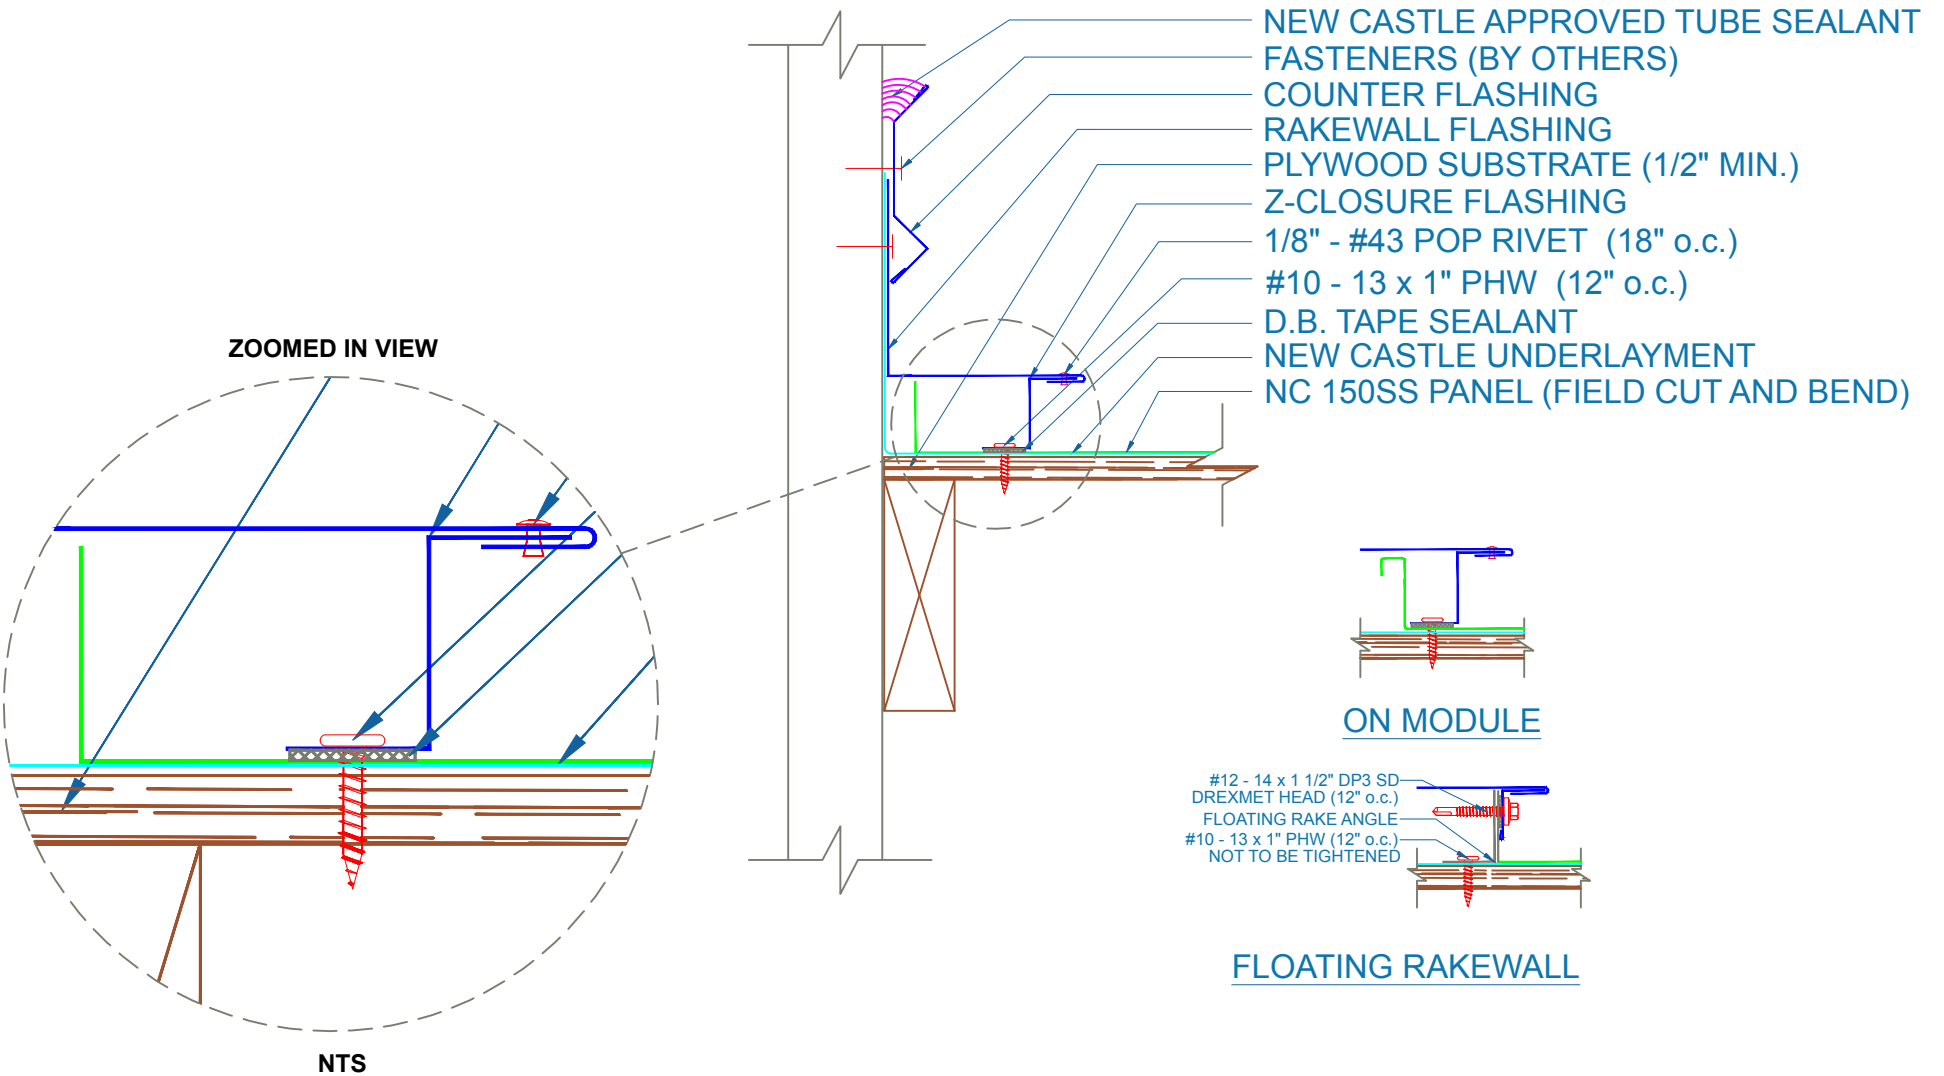

NC 150SS - PLYWOOD

EFFECTIVE DATE: 01-04-13
 SUBJECT TO CHANGE WITHOUT NOTICE

RAKEWALL

SCALE: 3" = 1'-0"