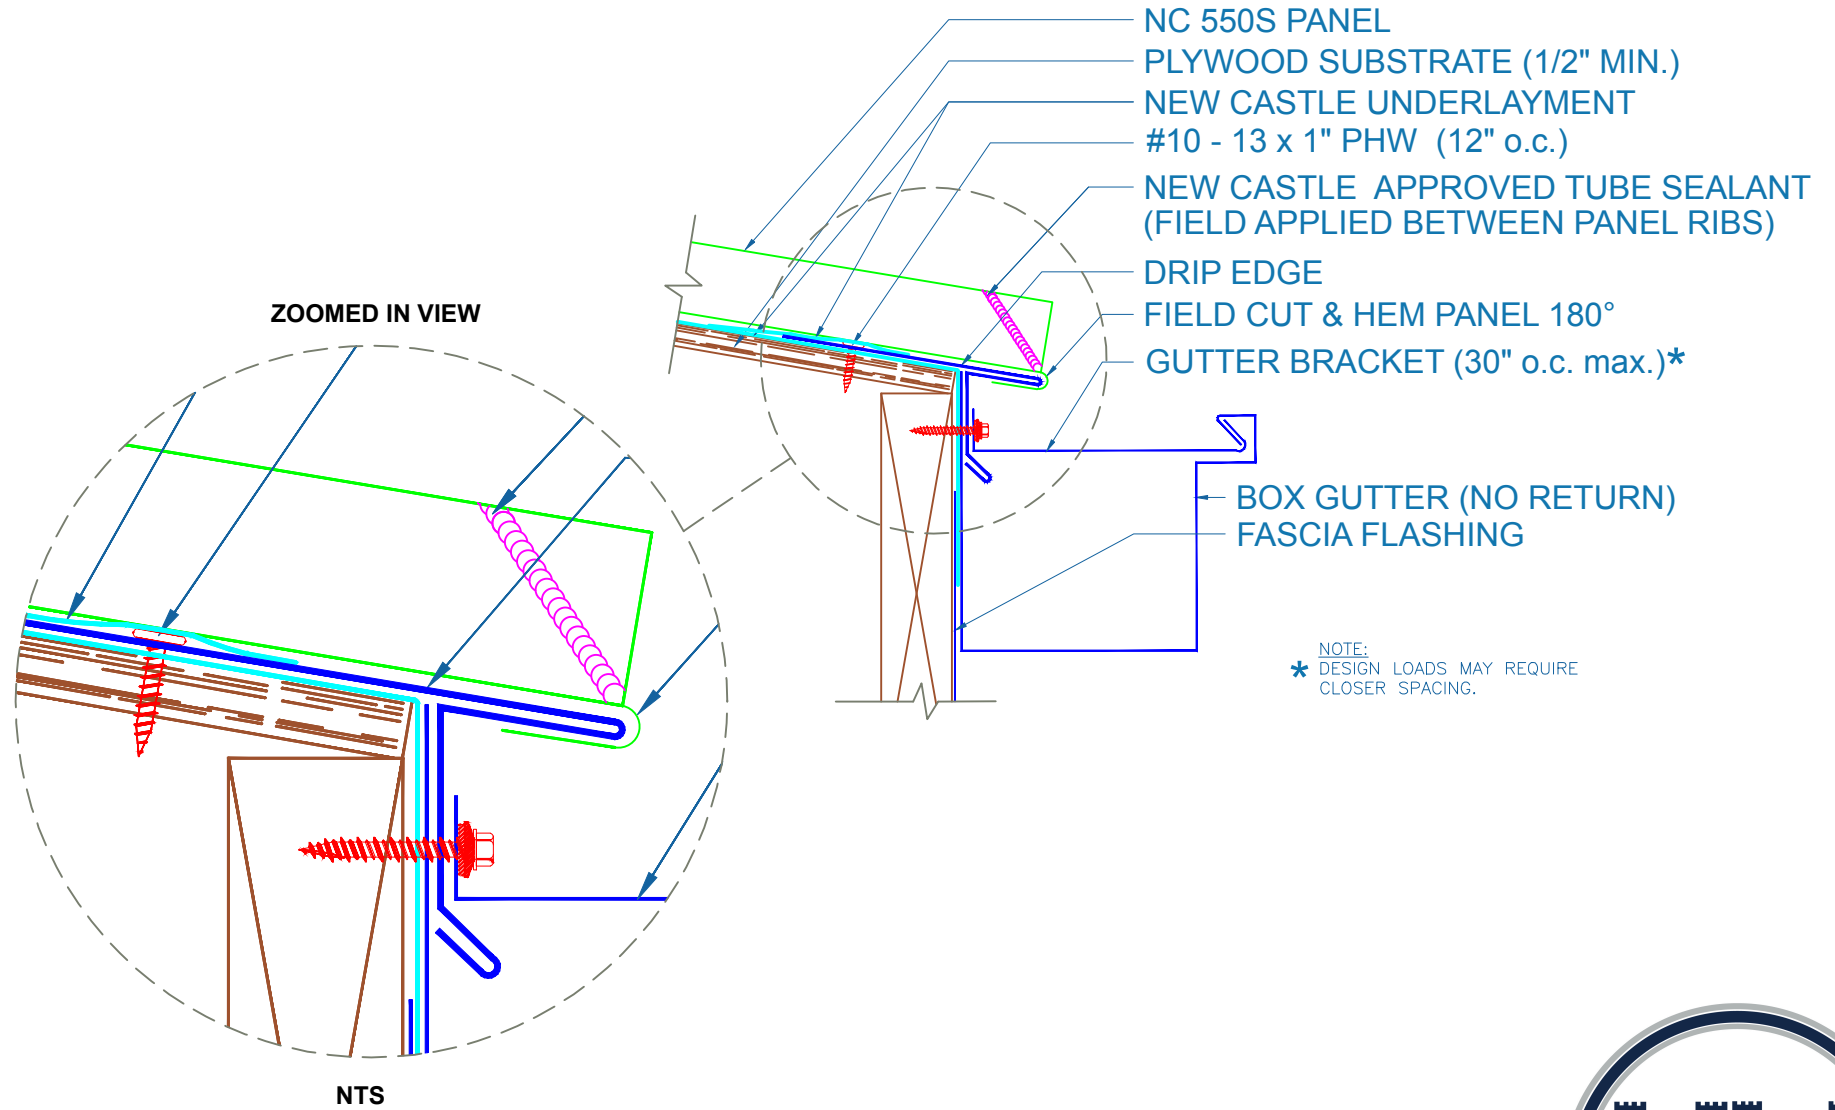

# NC 550S - PLYWOOD

## BOX GUTTER w/DRIP EDGE

SCALE: 3" = 1'-0"

EFFECTIVE DATE: 08-13-2013  
SUBJECT TO CHANGE WITHOUT NOTICE