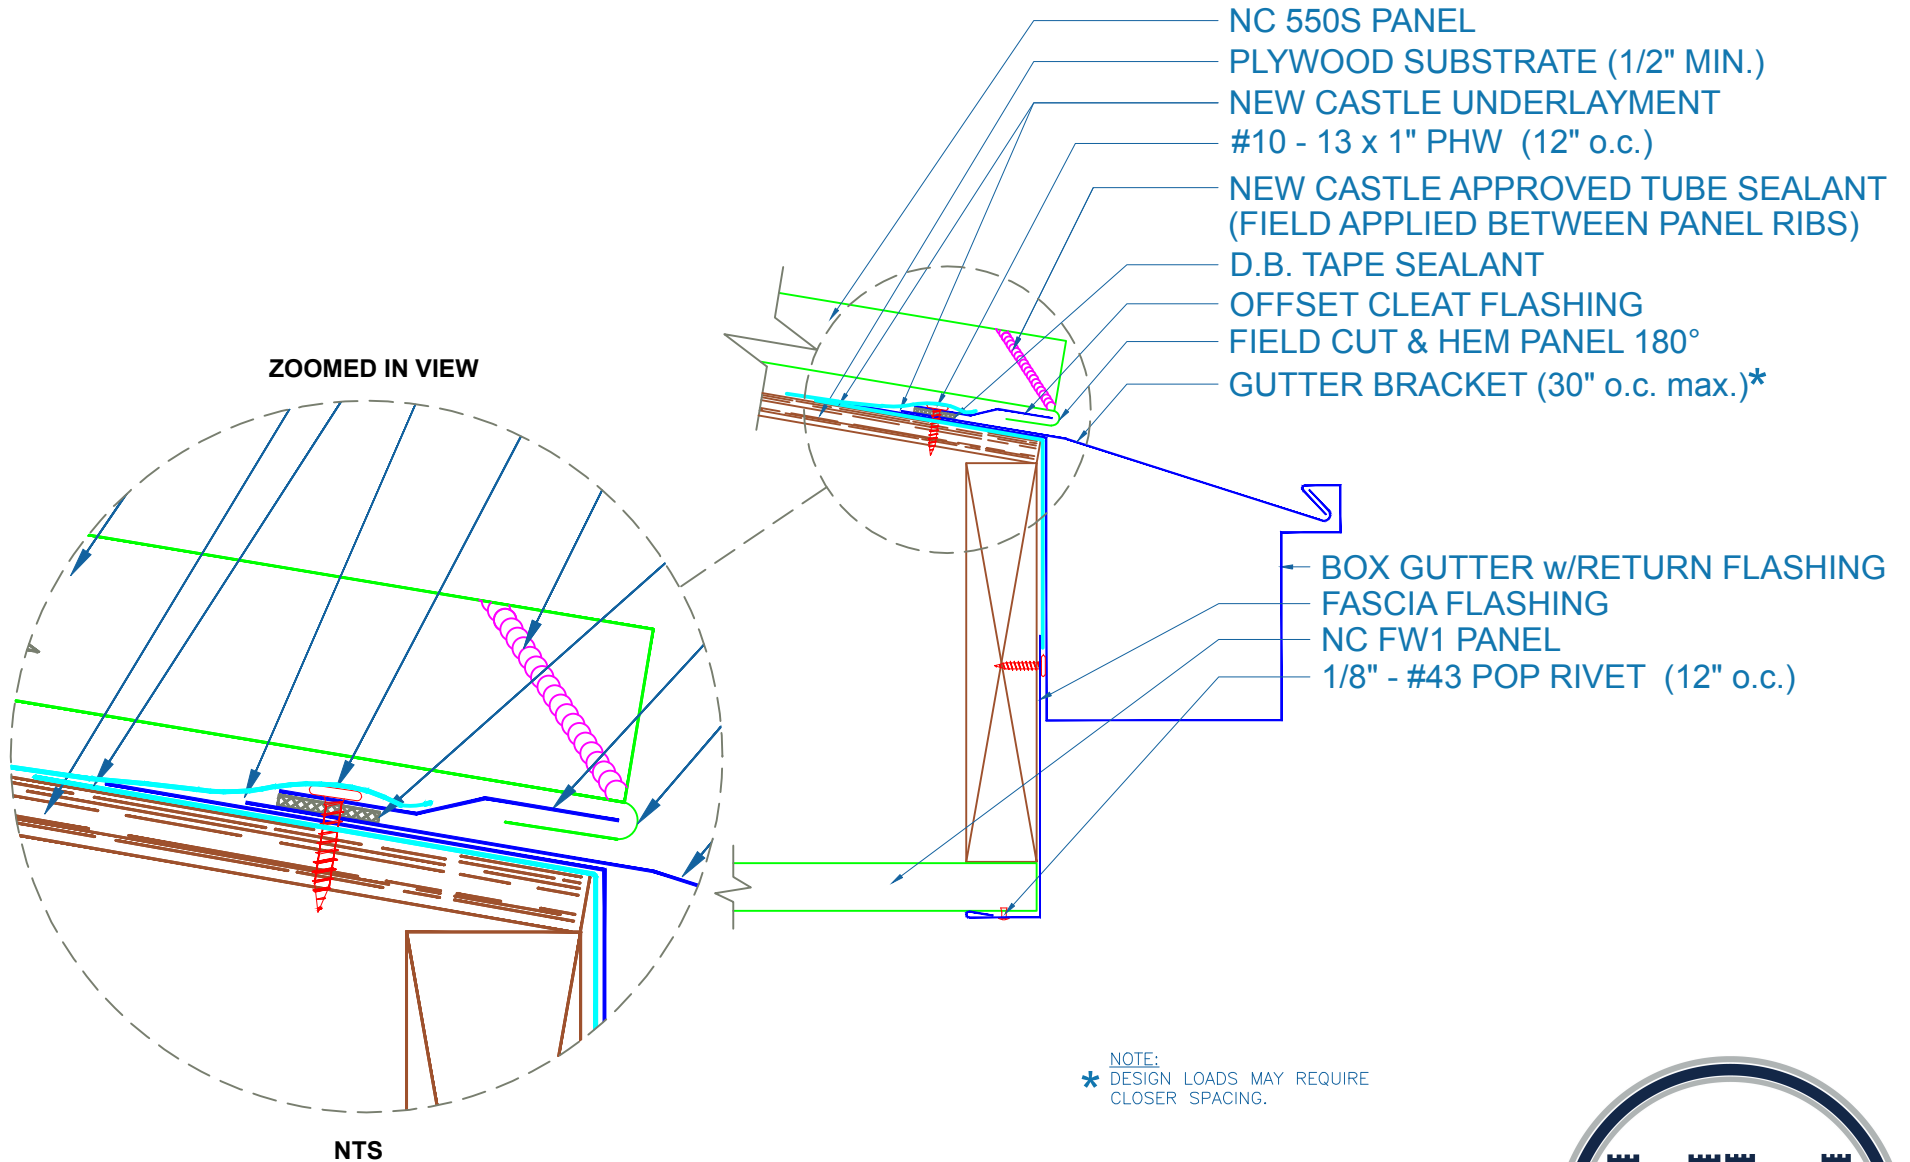

NC 550S - PLYWOOD

BOX GUTTER - w/RETURN w/SOFFIT

EFFECTIVE DATE: 08-13-2013
SUBJECT TO CHANGE WITHOUT NOTICE

SCALE: 3" = 1'-0"