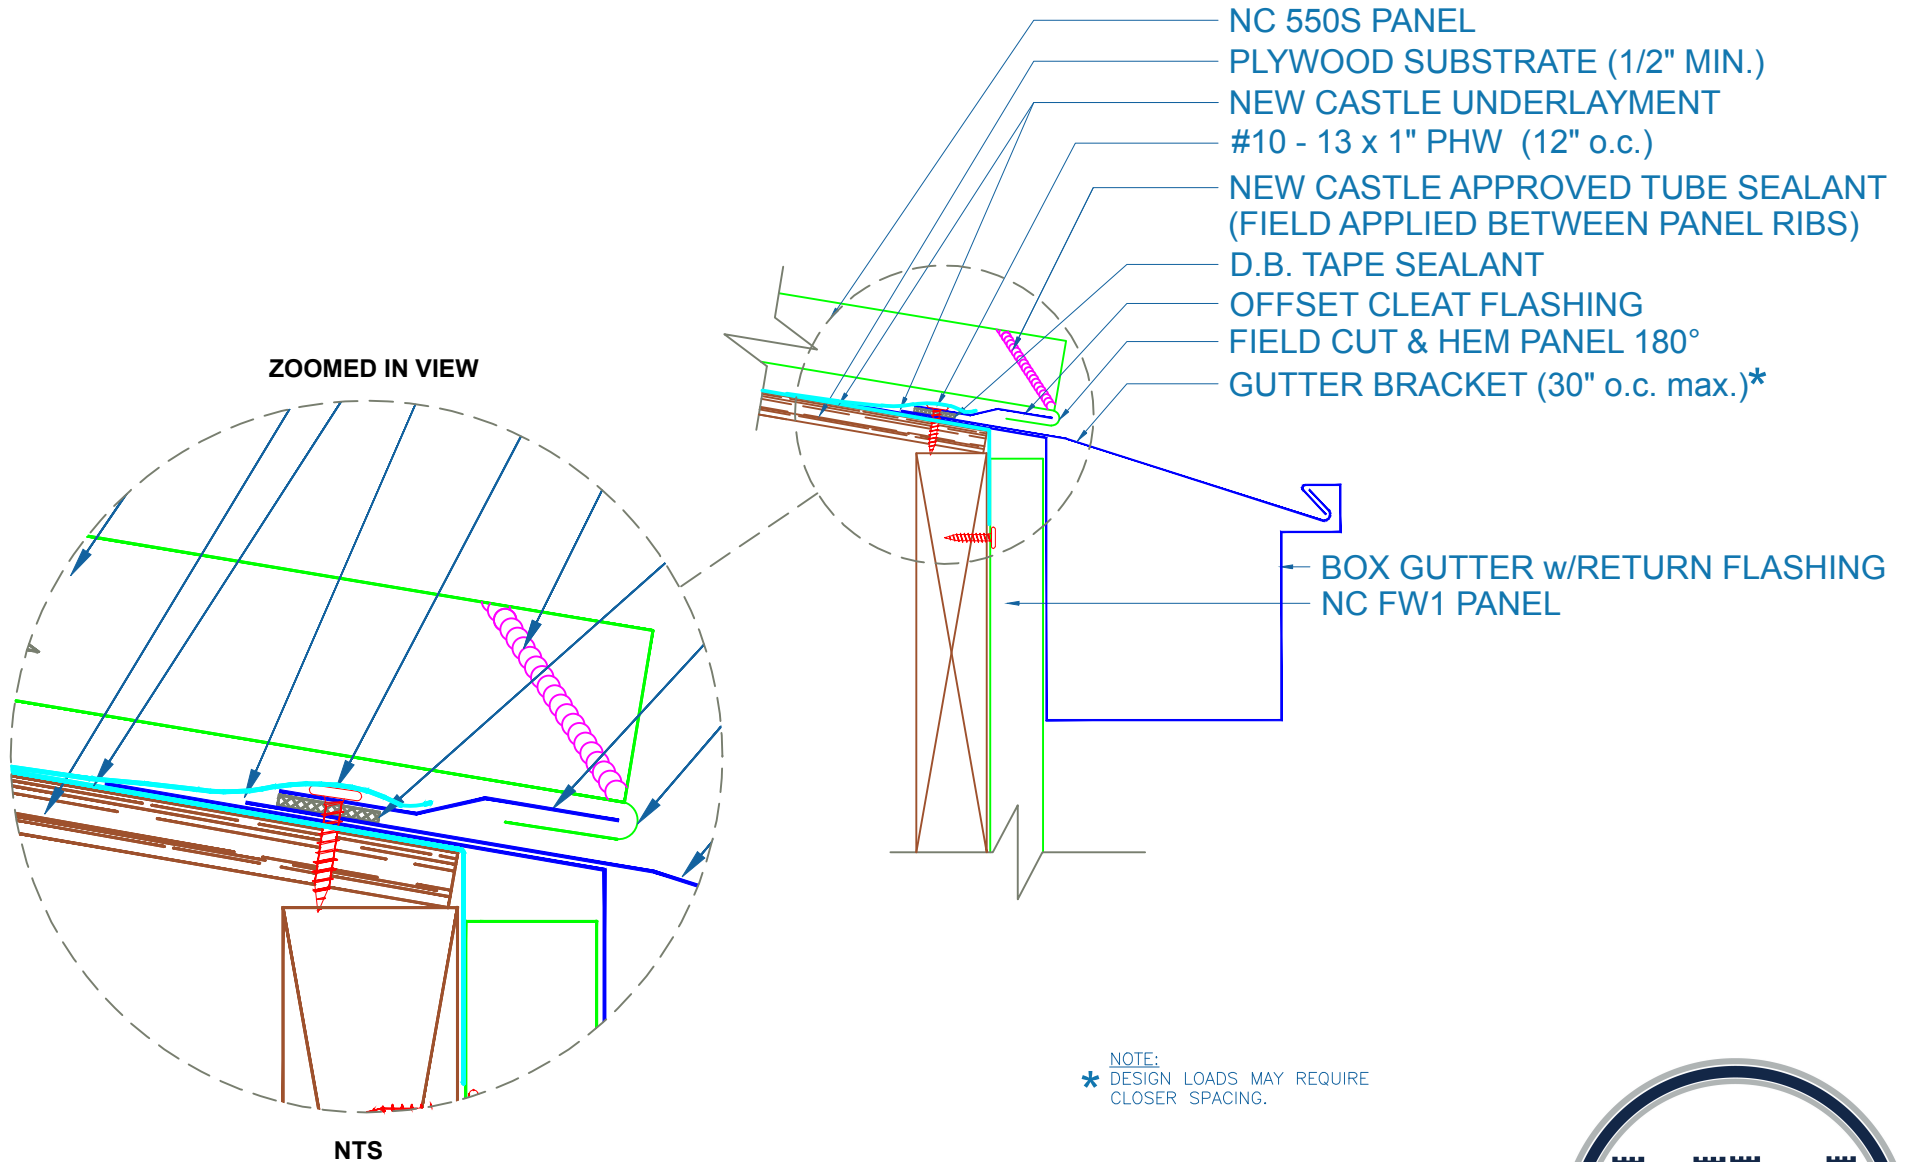

# NC 550S - PLYWOOD

## BOX GUTTER w/RETURN

SCALE: 3" = 1'-0"

EFFECTIVE DATE: 08-13-2013  
SUBJECT TO CHANGE WITHOUT NOTICE