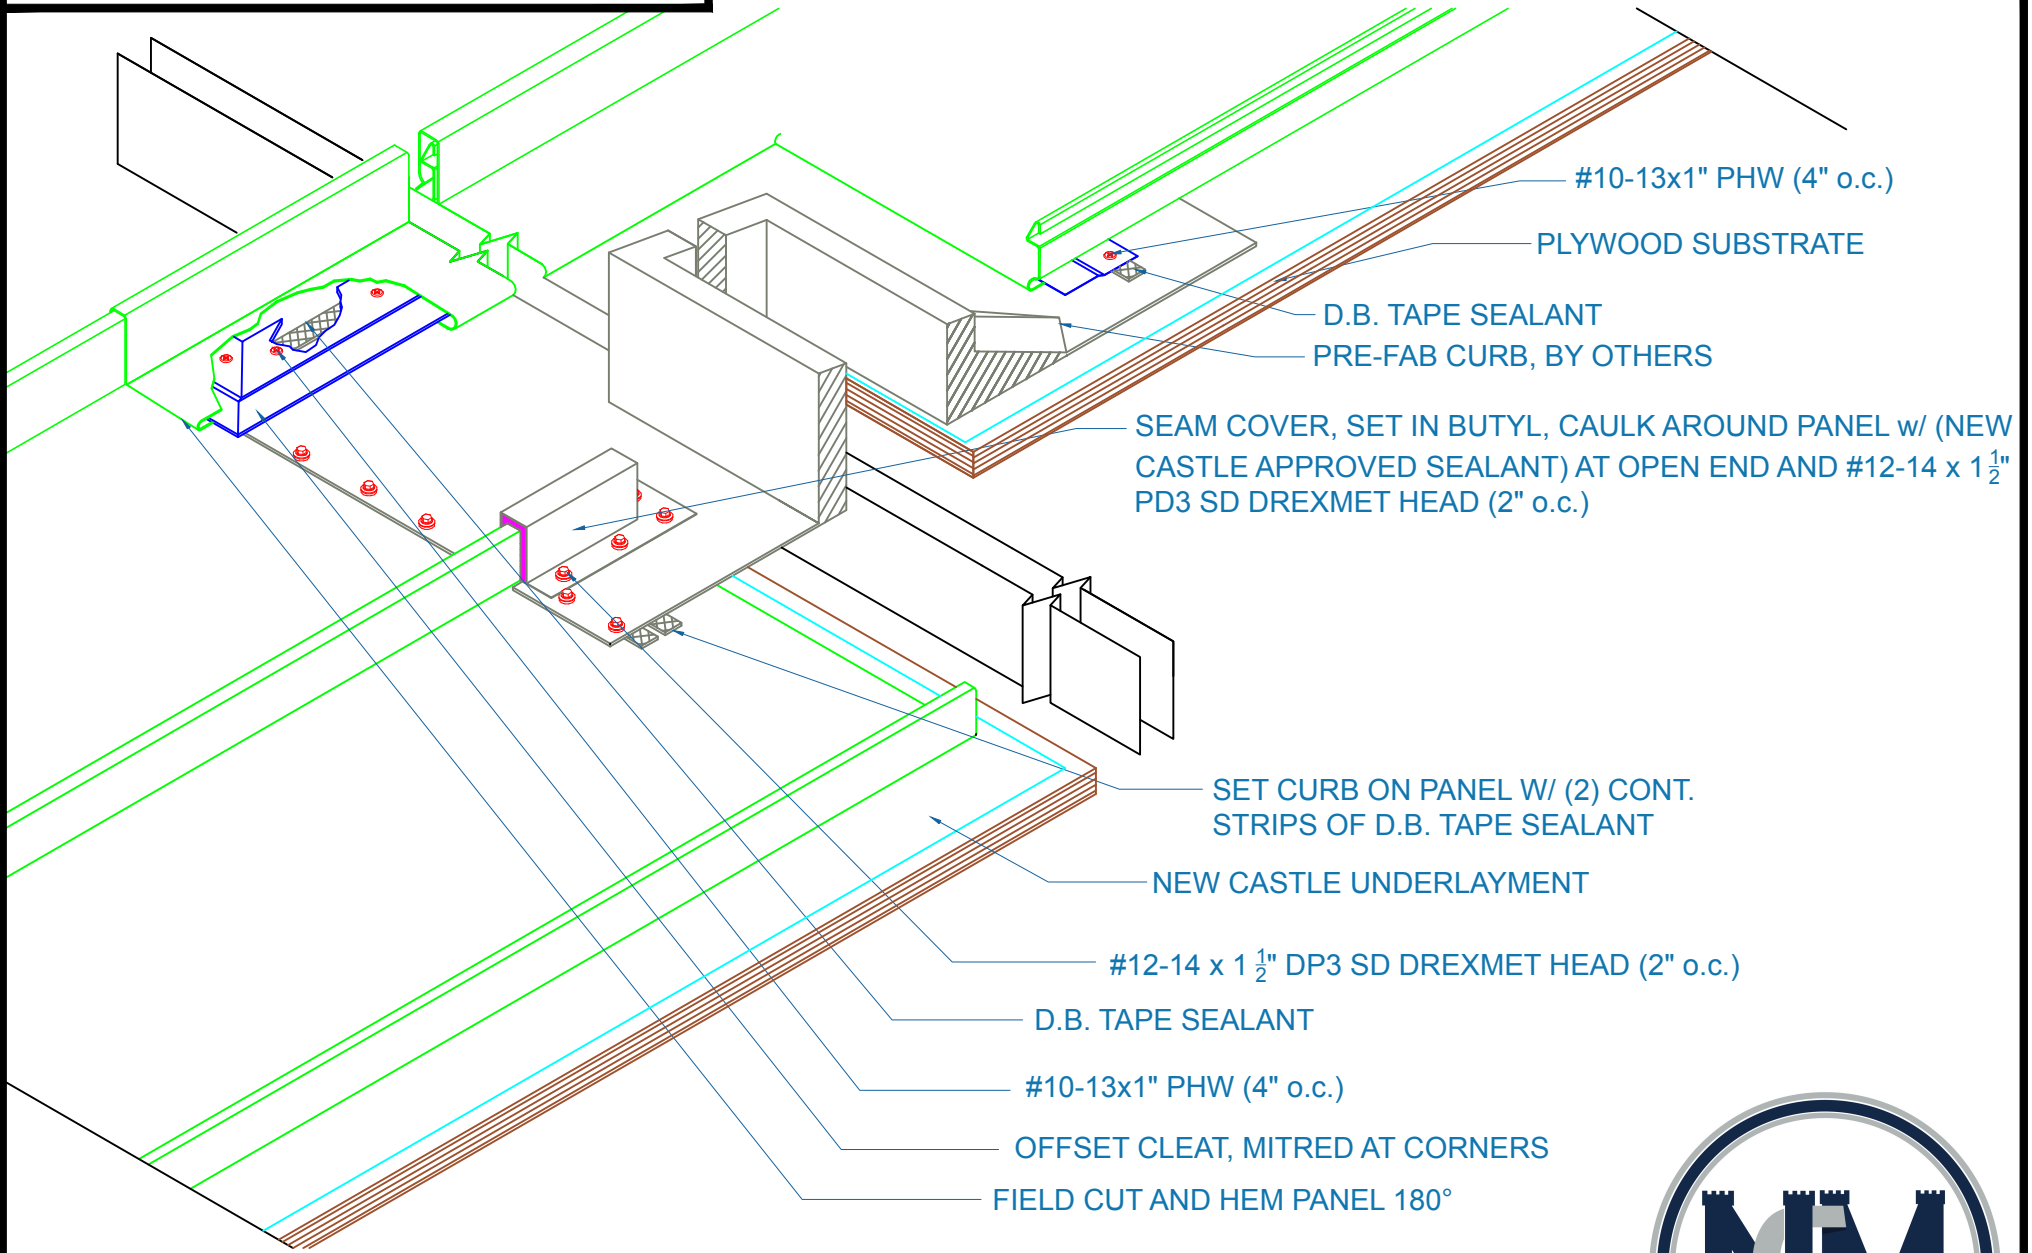

NC 550S - PLYWOOD

CURB DETAIL

SCALE: NTS

EFFECTIVE DATE: 08-14-2013
SUBJECT TO CHANGE WITHOUT NOTICE