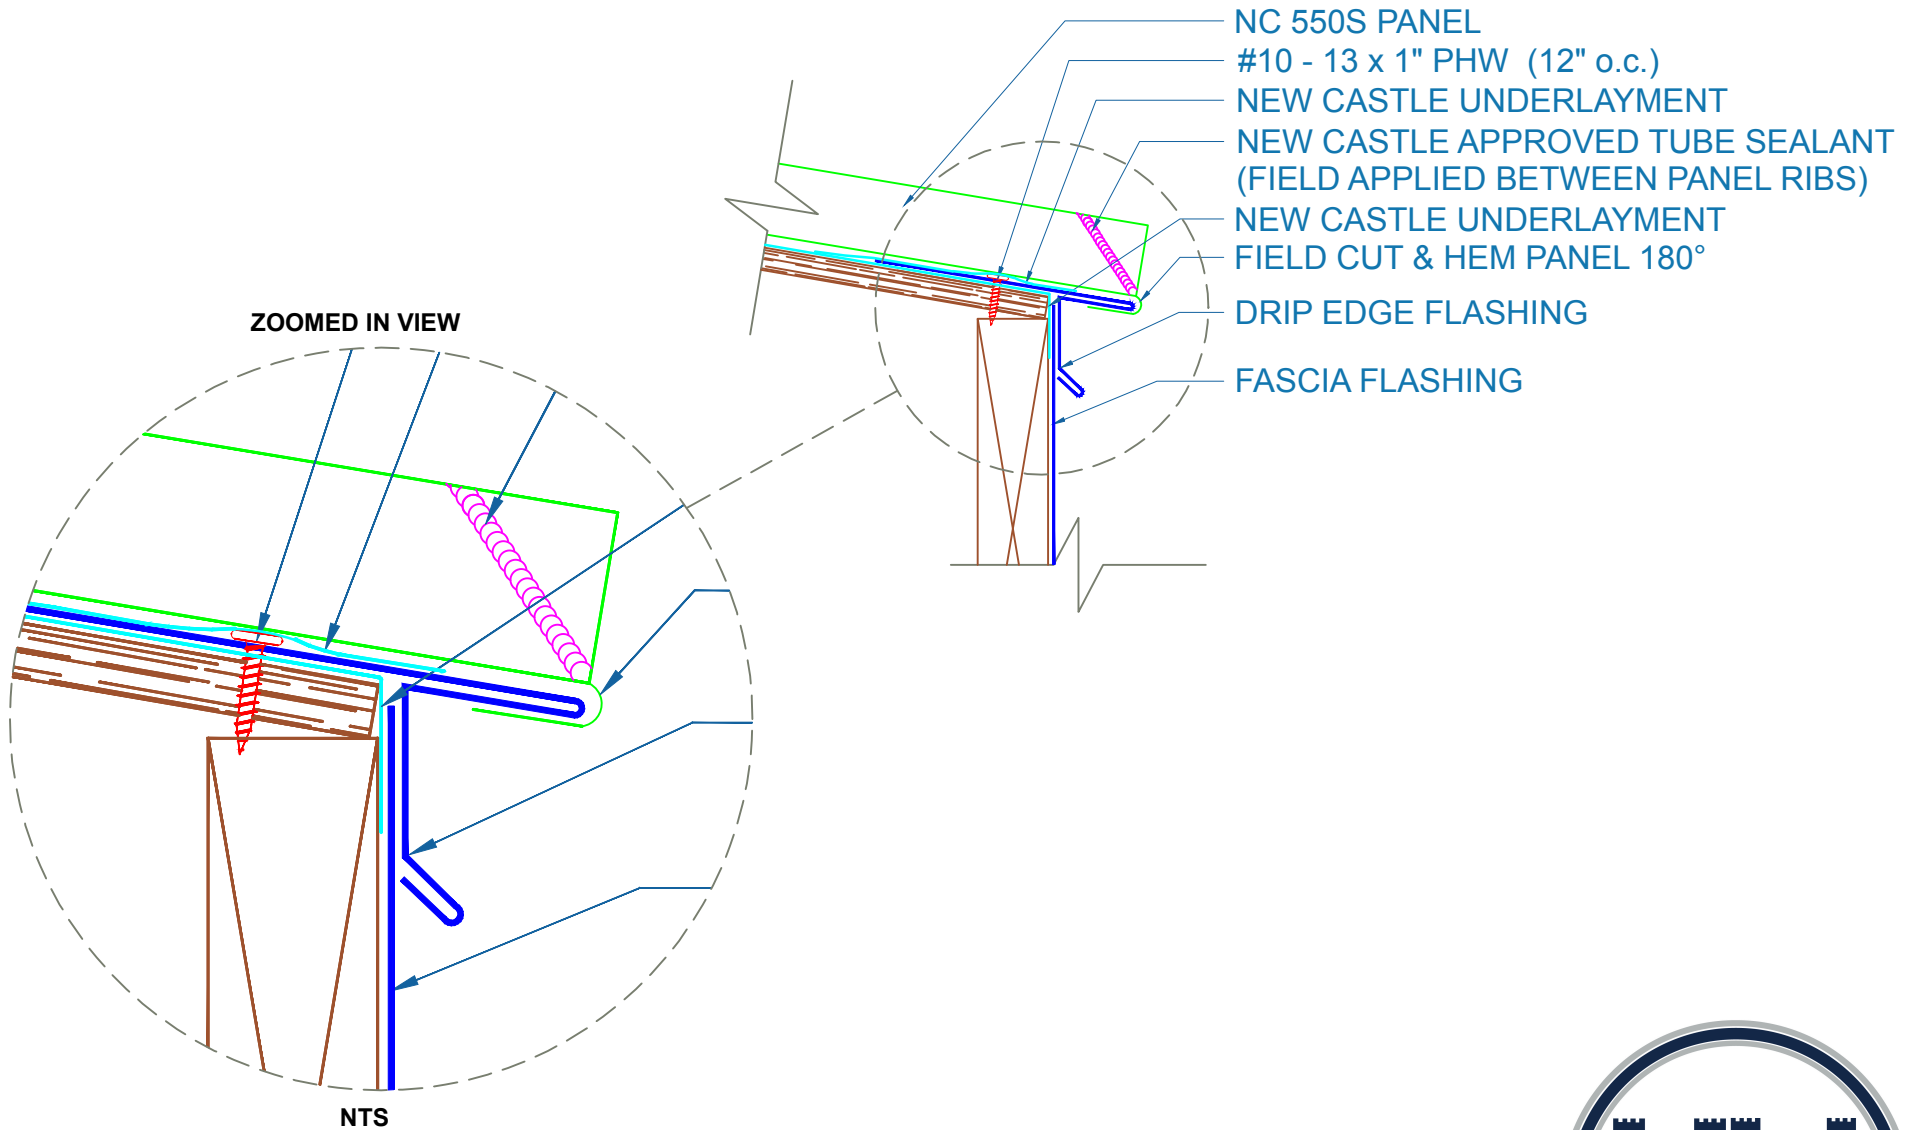

NC 550S - PLYWOOD

EFFECTIVE DATE: 08-14-2013
SUBJECT TO CHANGE WITHOUT NOTICE

DRIP EDGE

SCALE: 3" = 1'-0"