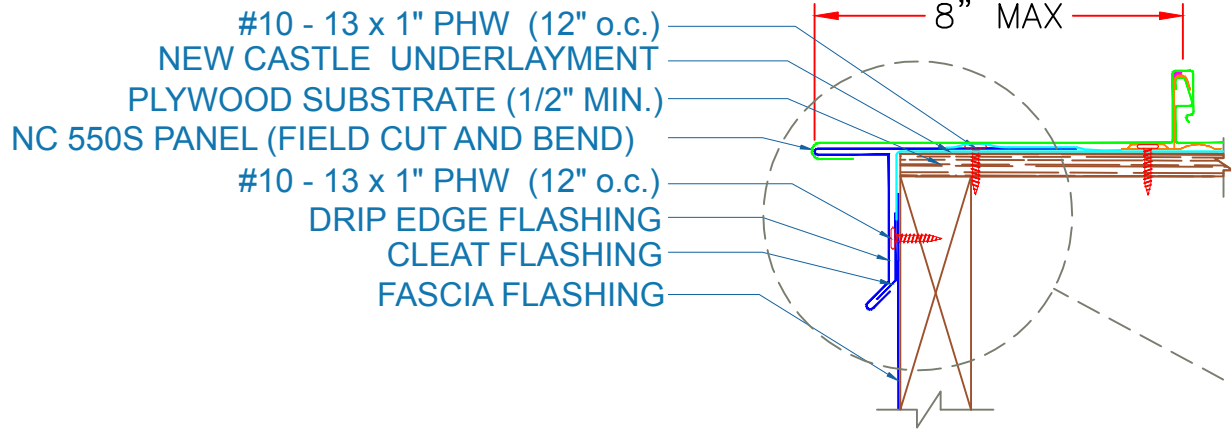

NC 550S - PLYWOOD

GABLE w/DRIP EDGE

EFFECTIVE DATE: 08-14-2013
SUBJECT TO CHANGE WITHOUT NOTICE

SCALE: 3" = 1'-0"