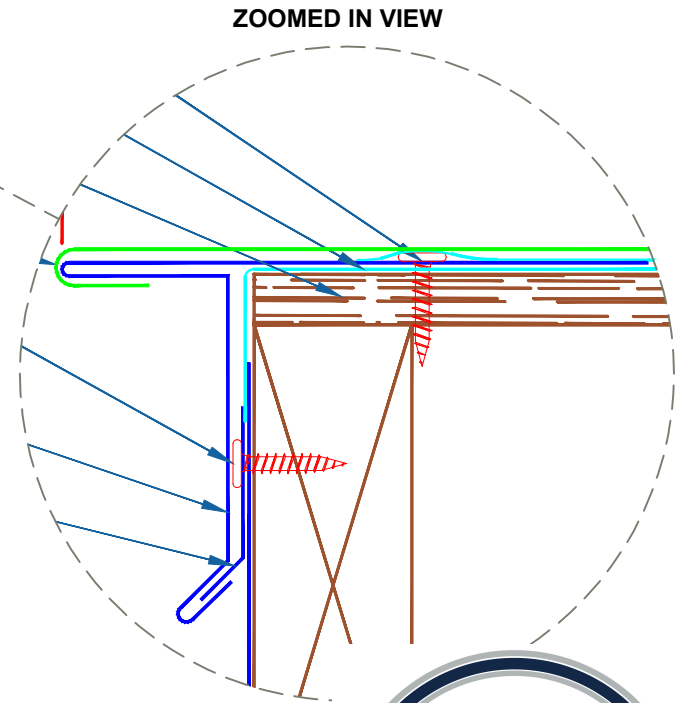

NC 550S - PLYWOOD

GABLE w/DRIP EDGE

EFFECTIVE DATE: 08-14-2013
SUBJECT TO CHANGE WITHOUT NOTICE

SCALE: 3" = 1'-0"