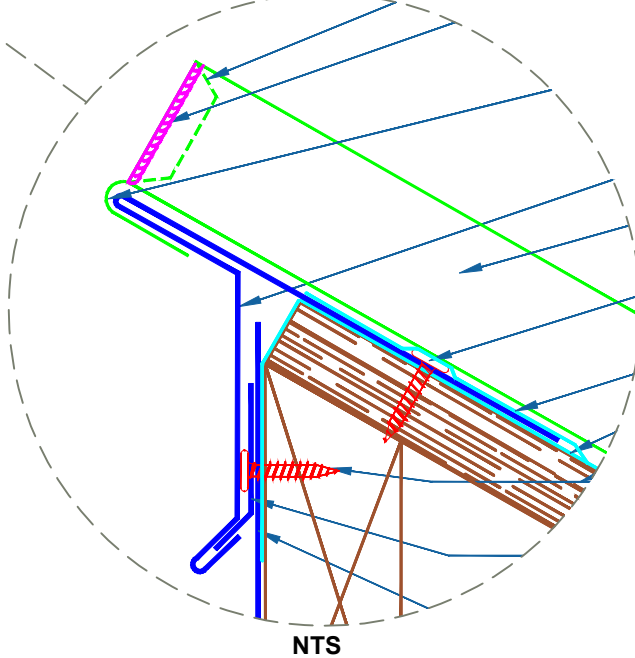

NC 550S - PLYWOOD

ZOOMED IN VIEW

NTS

PEAK w/DRIP EDGE

SCALE: 3" = 1'-0"

EFFECTIVE DATE: 08-13-2013
SUBJECT TO CHANGE WITHOUT NOTICE