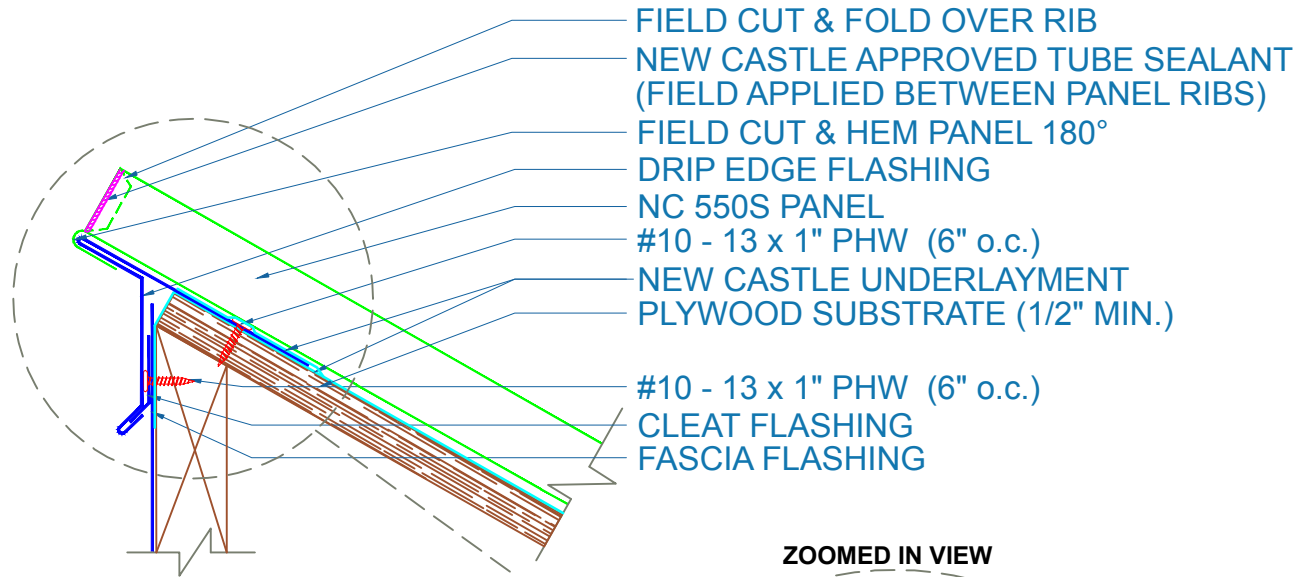

NC 550S - PLYWOOD

ZOOMED IN VIEW

NTS

PEAK w/DRIP EDGE

SCALE: 3" = 1'-0"

EFFECTIVE DATE: 08-13-2013
SUBJECT TO CHANGE WITHOUT NOTICE