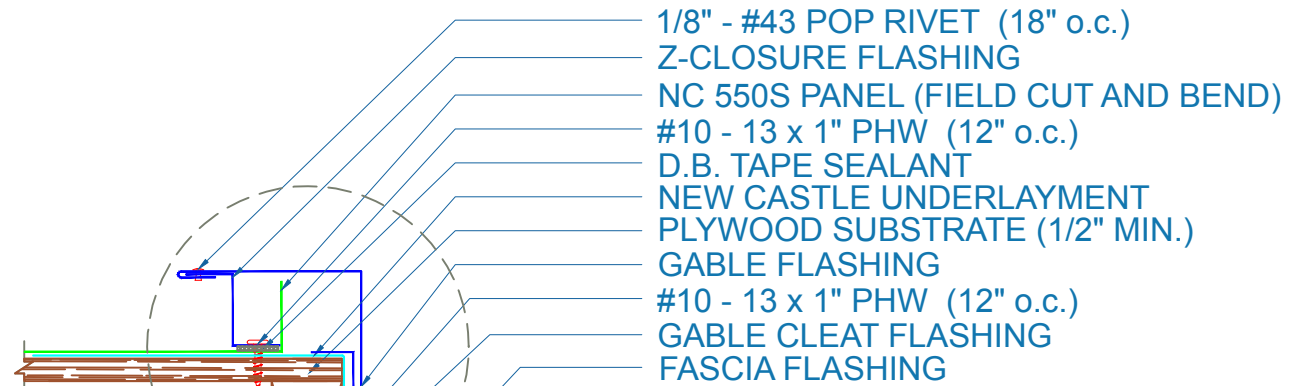

NC 550S - PLYWOOD

ZOOMED IN VIEW

NTS

ON MODULE

FLOATING GABLE

EFFECTIVE DATE: 08-14-2013
 SUBJECT TO CHANGE WITHOUT NOTICE

GABLE

SCALE: 3" = 1'-0"