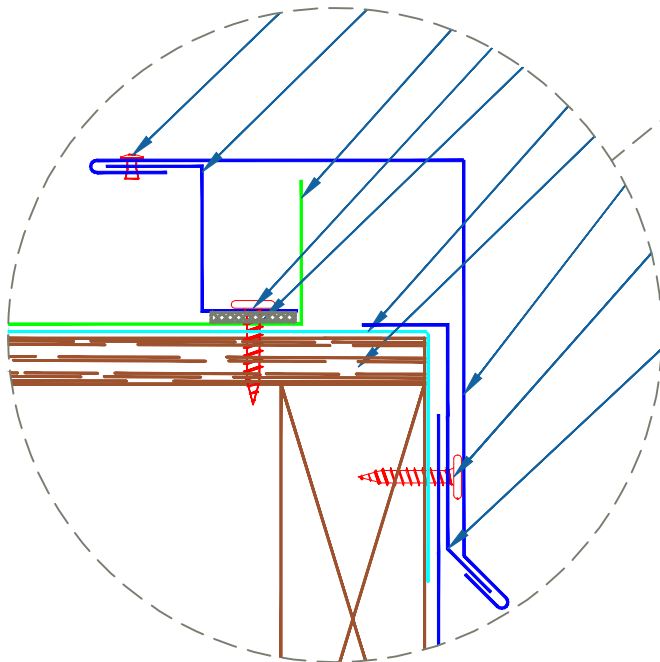

NC 550S - PLYWOOD

ZOOMED IN VIEW

NTS

ON MODULE

FLOATING GABLE

EFFECTIVE DATE: 08-14-2013
 SUBJECT TO CHANGE WITHOUT NOTICE

GABLE

SCALE: 3" = 1'-0"