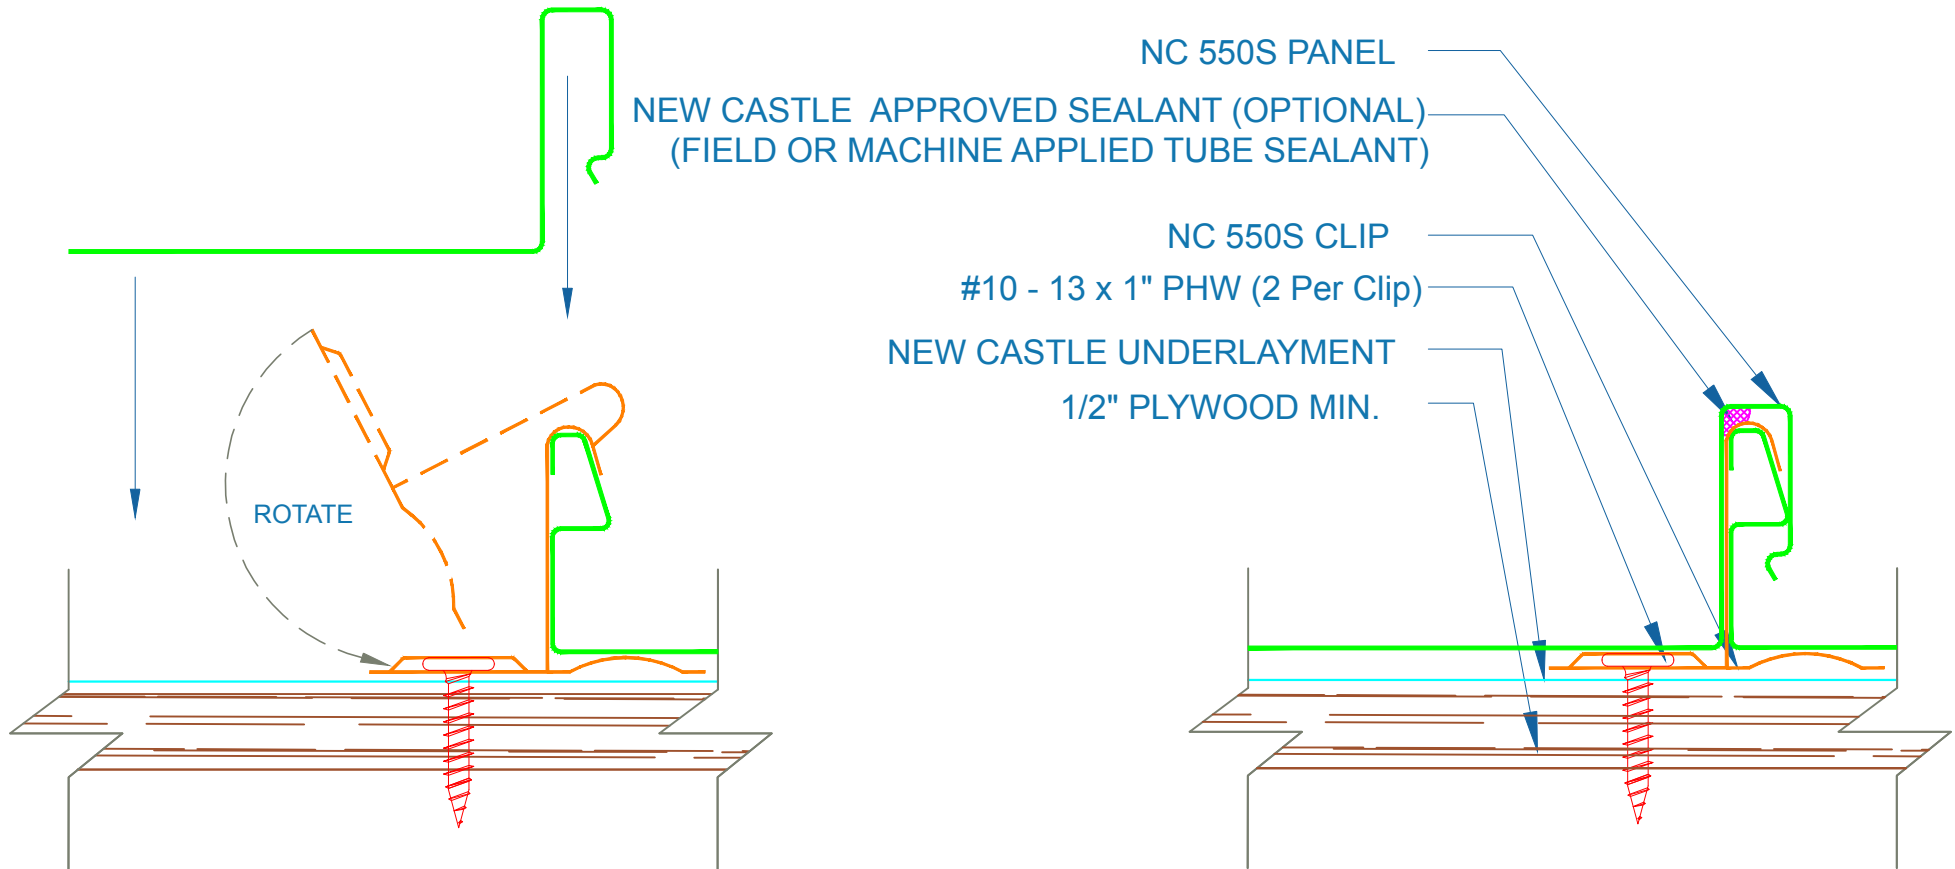

NC 550S - PLYWOOD

EFFECTIVE DATE: 02-15-2016
SUBJECT TO CHANGE WITHOUT NOTICE

PANEL INSTALLATION

SCALE: NTS