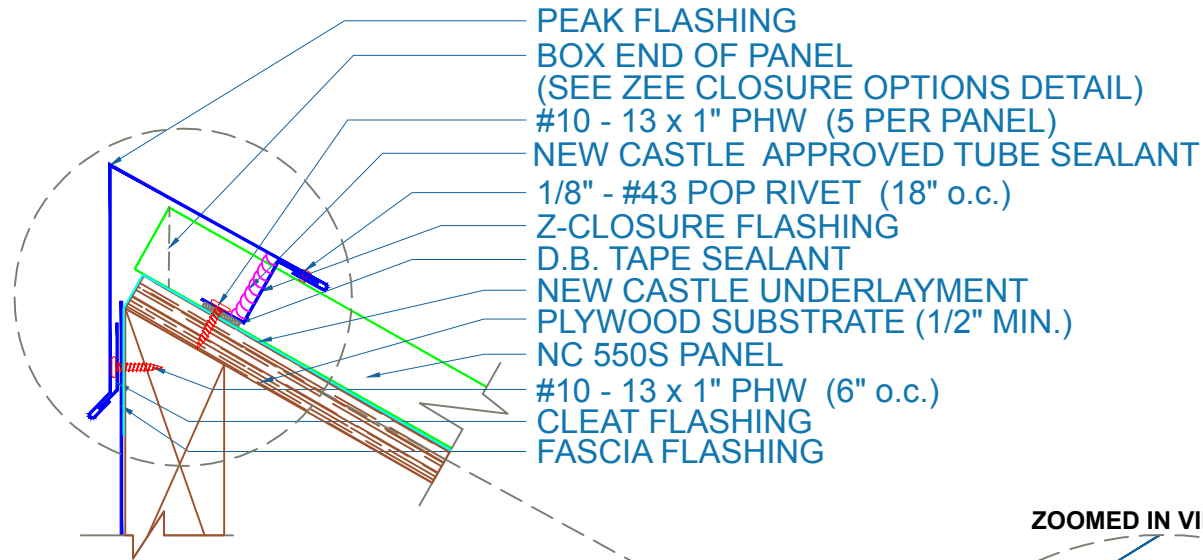

NC 550S - PLYWOOD

ZOOMED IN VIEW

EFFECTIVE DATE: 08-14-2013
 SUBJECT TO CHANGE WITHOUT NOTICE

PEAK
 SCALE: 3" = 1'-0"