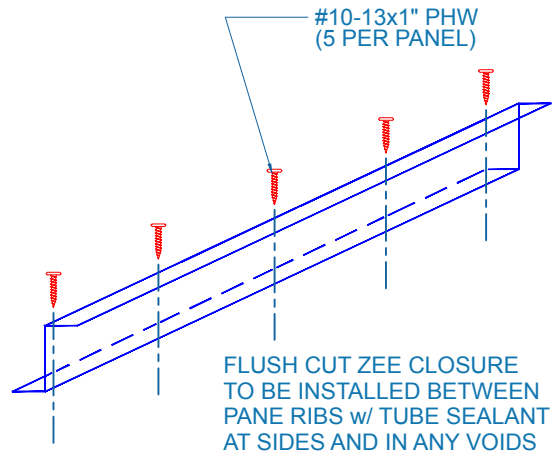

NC 550S - PLYWOOD

ZOOMED IN VIEW

EFFECTIVE DATE: 08-14-2013
 SUBJECT TO CHANGE WITHOUT NOTICE

PEAK
 SCALE: 3" = 1'-0"