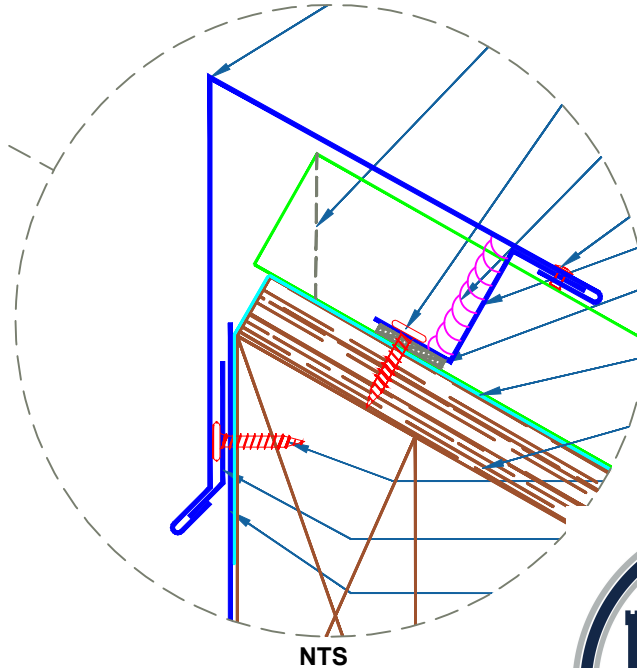

NC 550S - PLYWOOD

ZOOMED IN VIEW

EFFECTIVE DATE: 08-14-2013
 SUBJECT TO CHANGE WITHOUT NOTICE

PEAK
 SCALE: 3" = 1'-0"