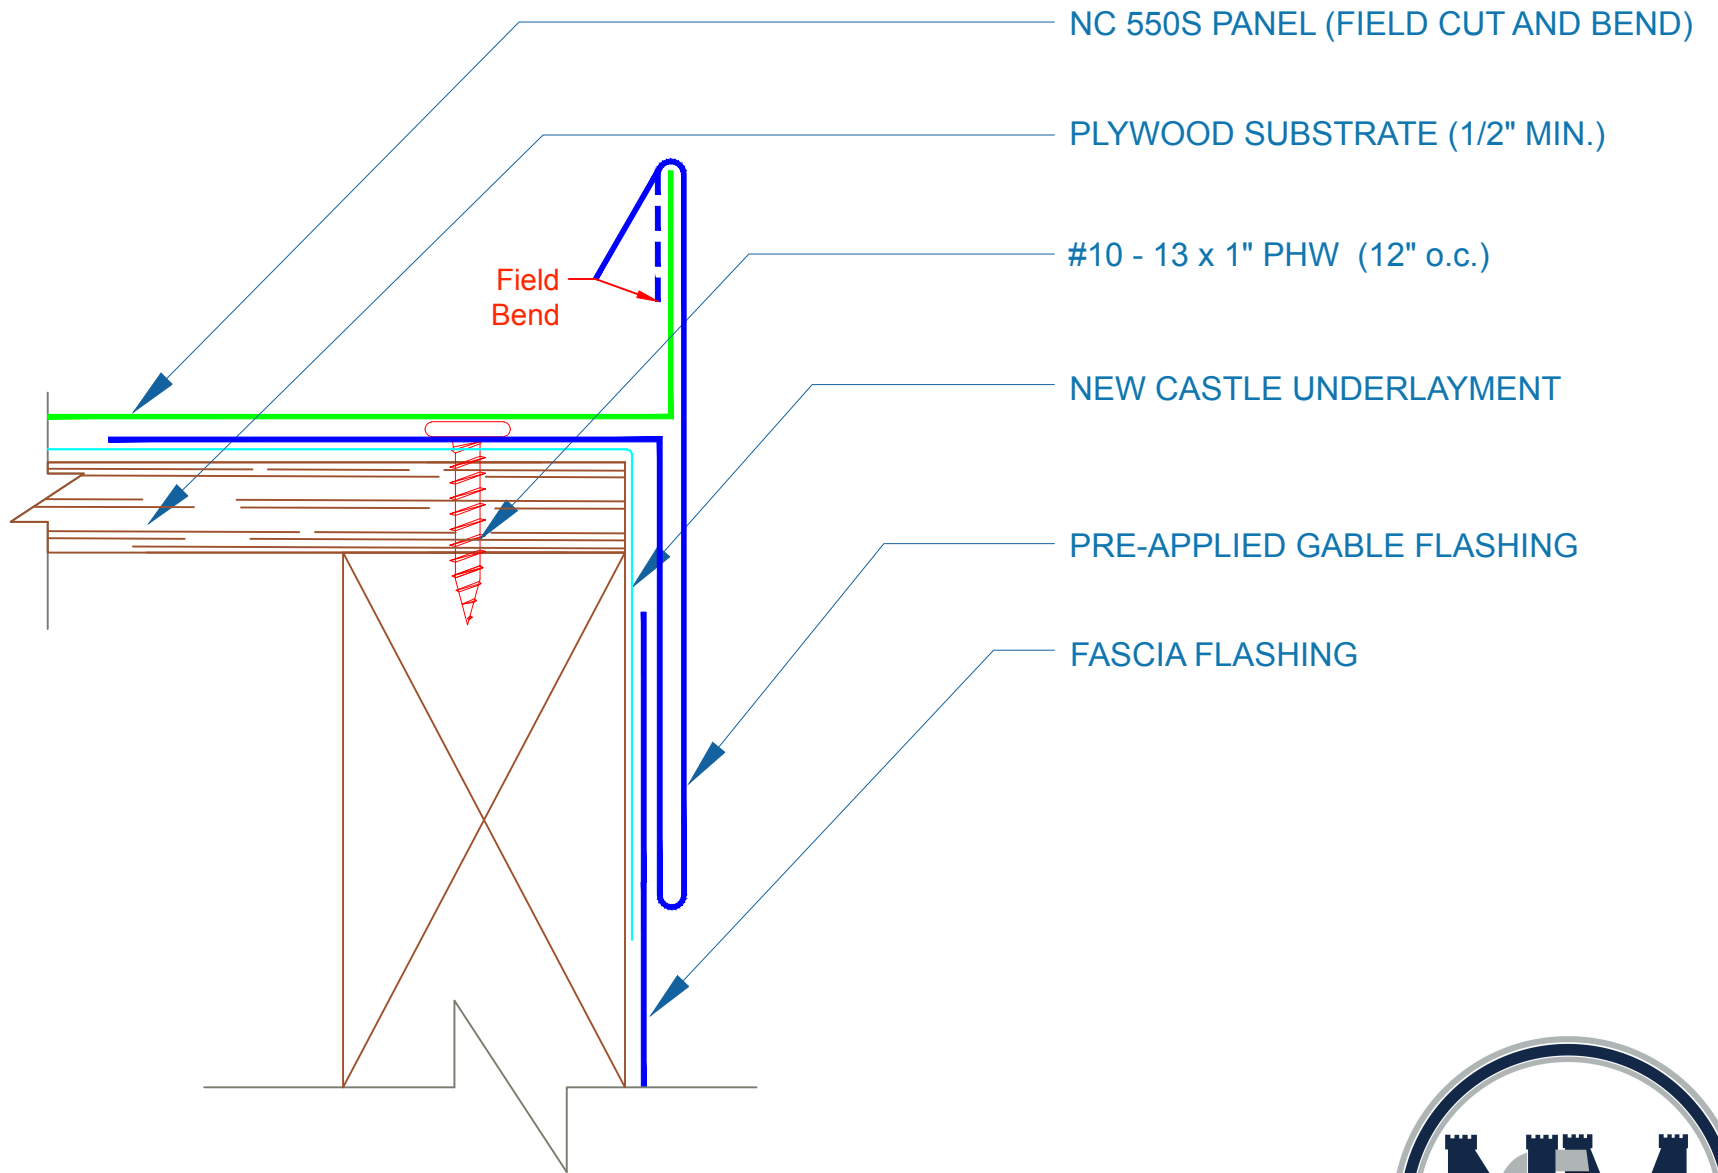

NC 550S - PLYWOOD

PRE-APPLIED GABLE

EFFECTIVE DATE: 5-25-16
SUBJECT TO CHANGE WITHOUT NOTICE

SCALE: 1'-0" = 1'-0"