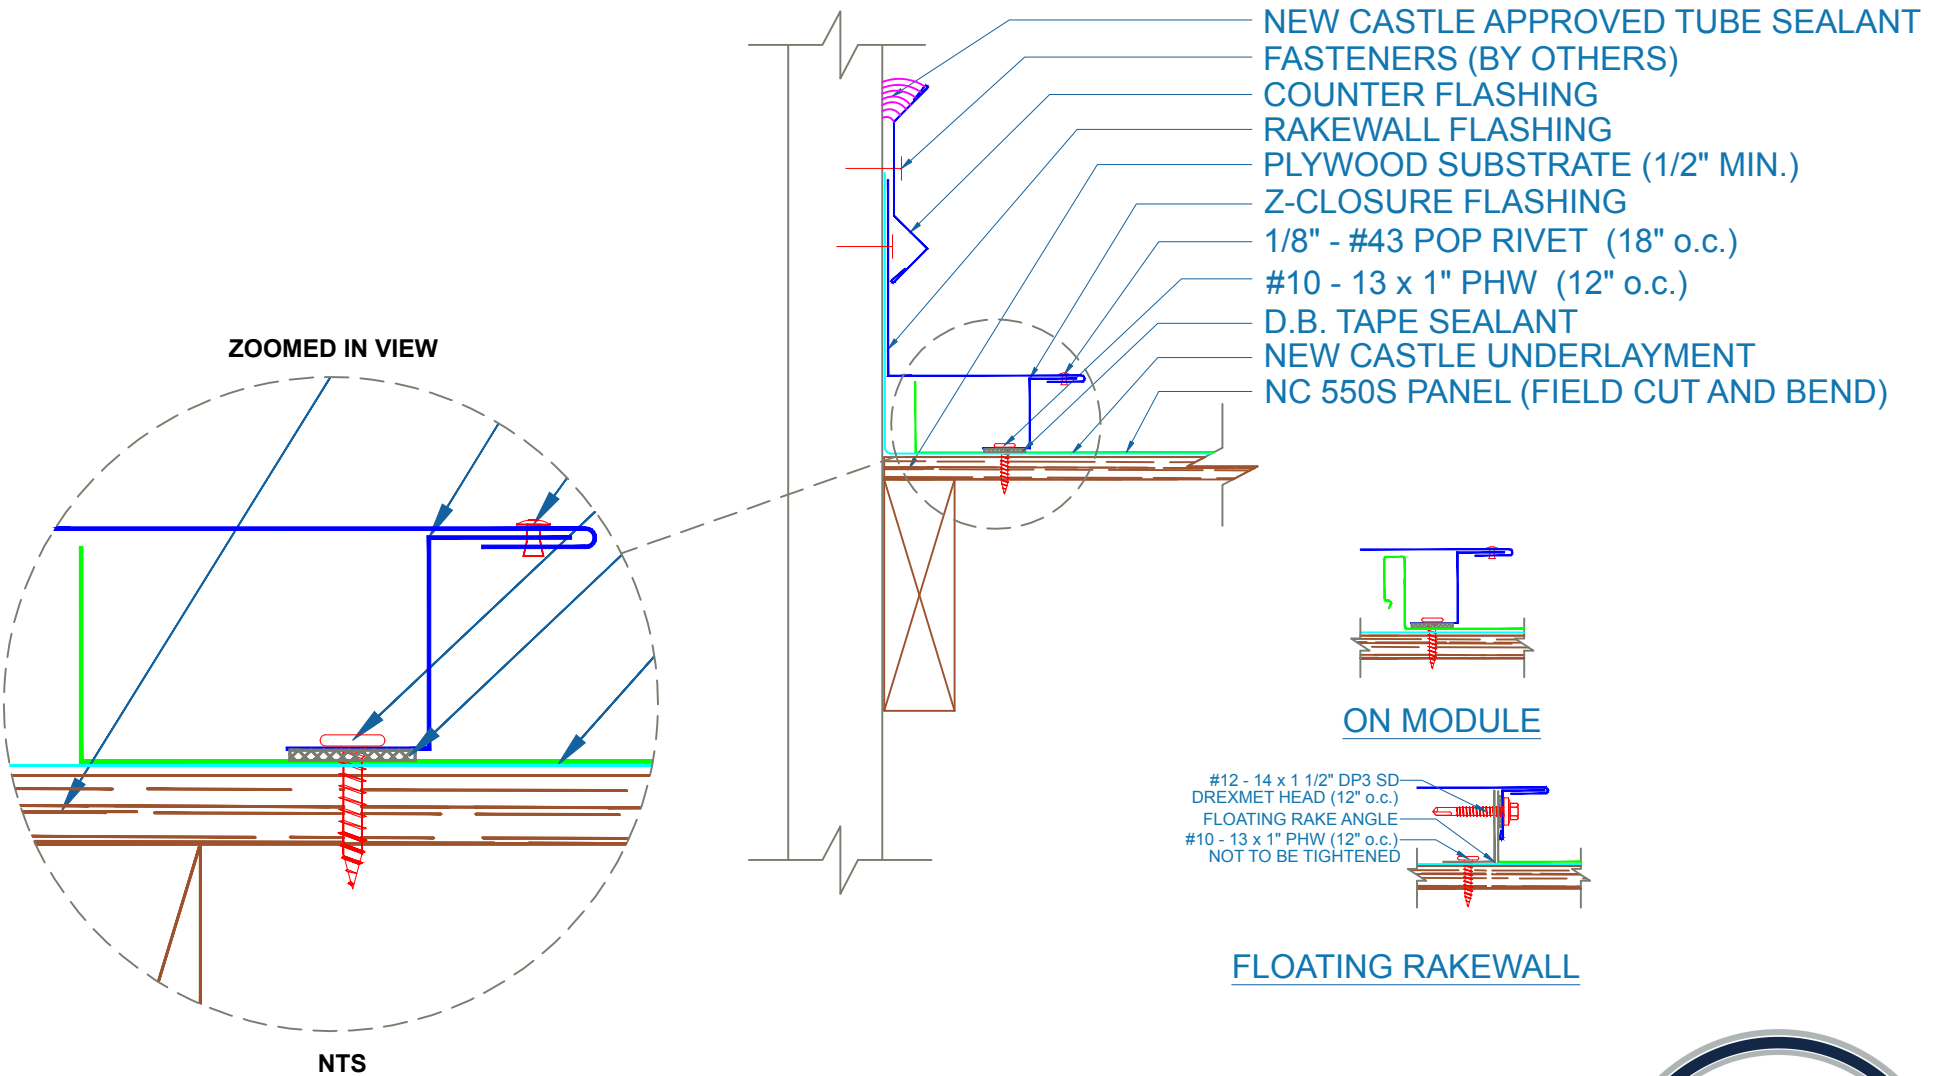

# NC 550S - PLYWOOD

EFFECTIVE DATE: 08-14-2013  
 SUBJECT TO CHANGE WITHOUT NOTICE

## RAKEWALL

SCALE: 3" = 1'-0"