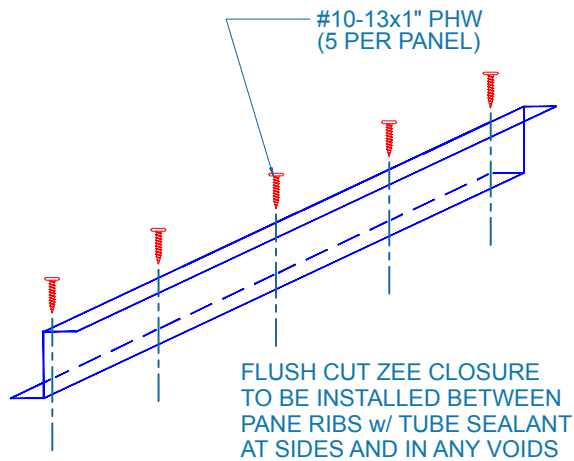

NC 550S - PLYWOOD

RIDGE / HIP

SCALE: 3" = 1'-0"

EFFECTIVE DATE: 08-14-2013
SUBJECT TO CHANGE WITHOUT NOTICE