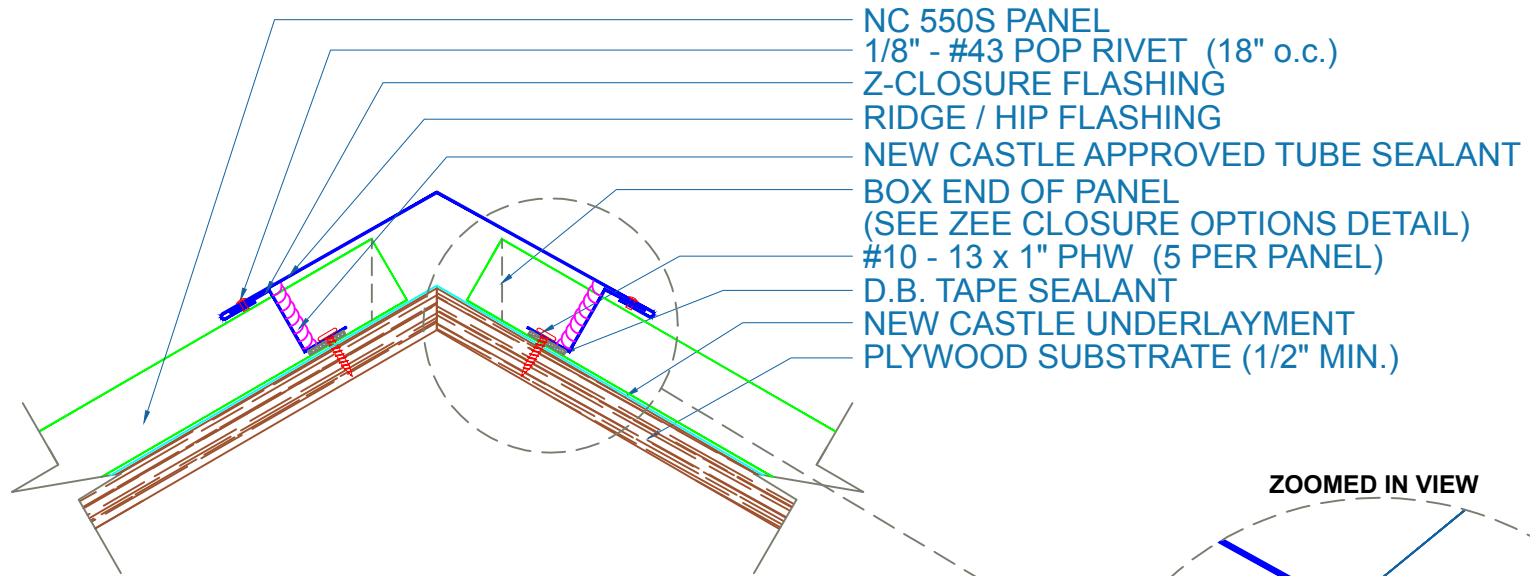

NC 550S - PLYWOOD

RIDGE / HIP

SCALE: 3" = 1'-0"

EFFECTIVE DATE: 08-14-2013
SUBJECT TO CHANGE WITHOUT NOTICE