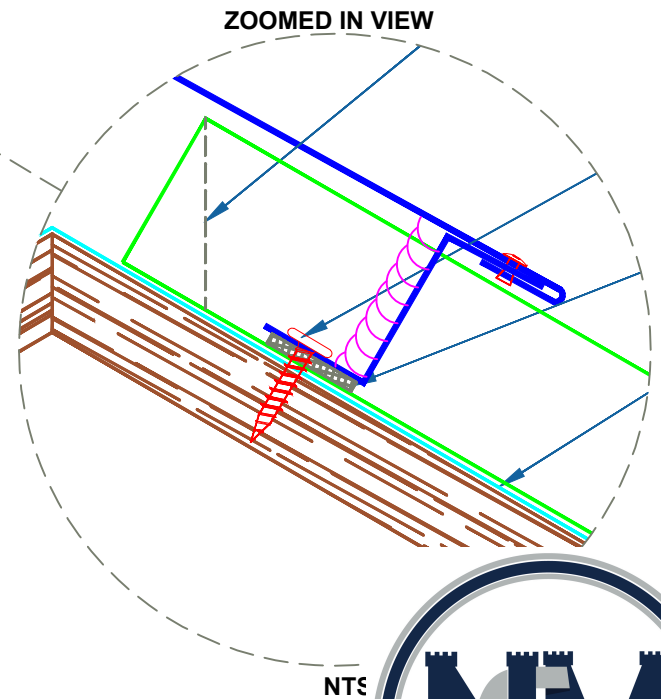

NC 550S - PLYWOOD

RIDGE / HIP

SCALE: 3" = 1'-0"

EFFECTIVE DATE: 08-14-2013
SUBJECT TO CHANGE WITHOUT NOTICE