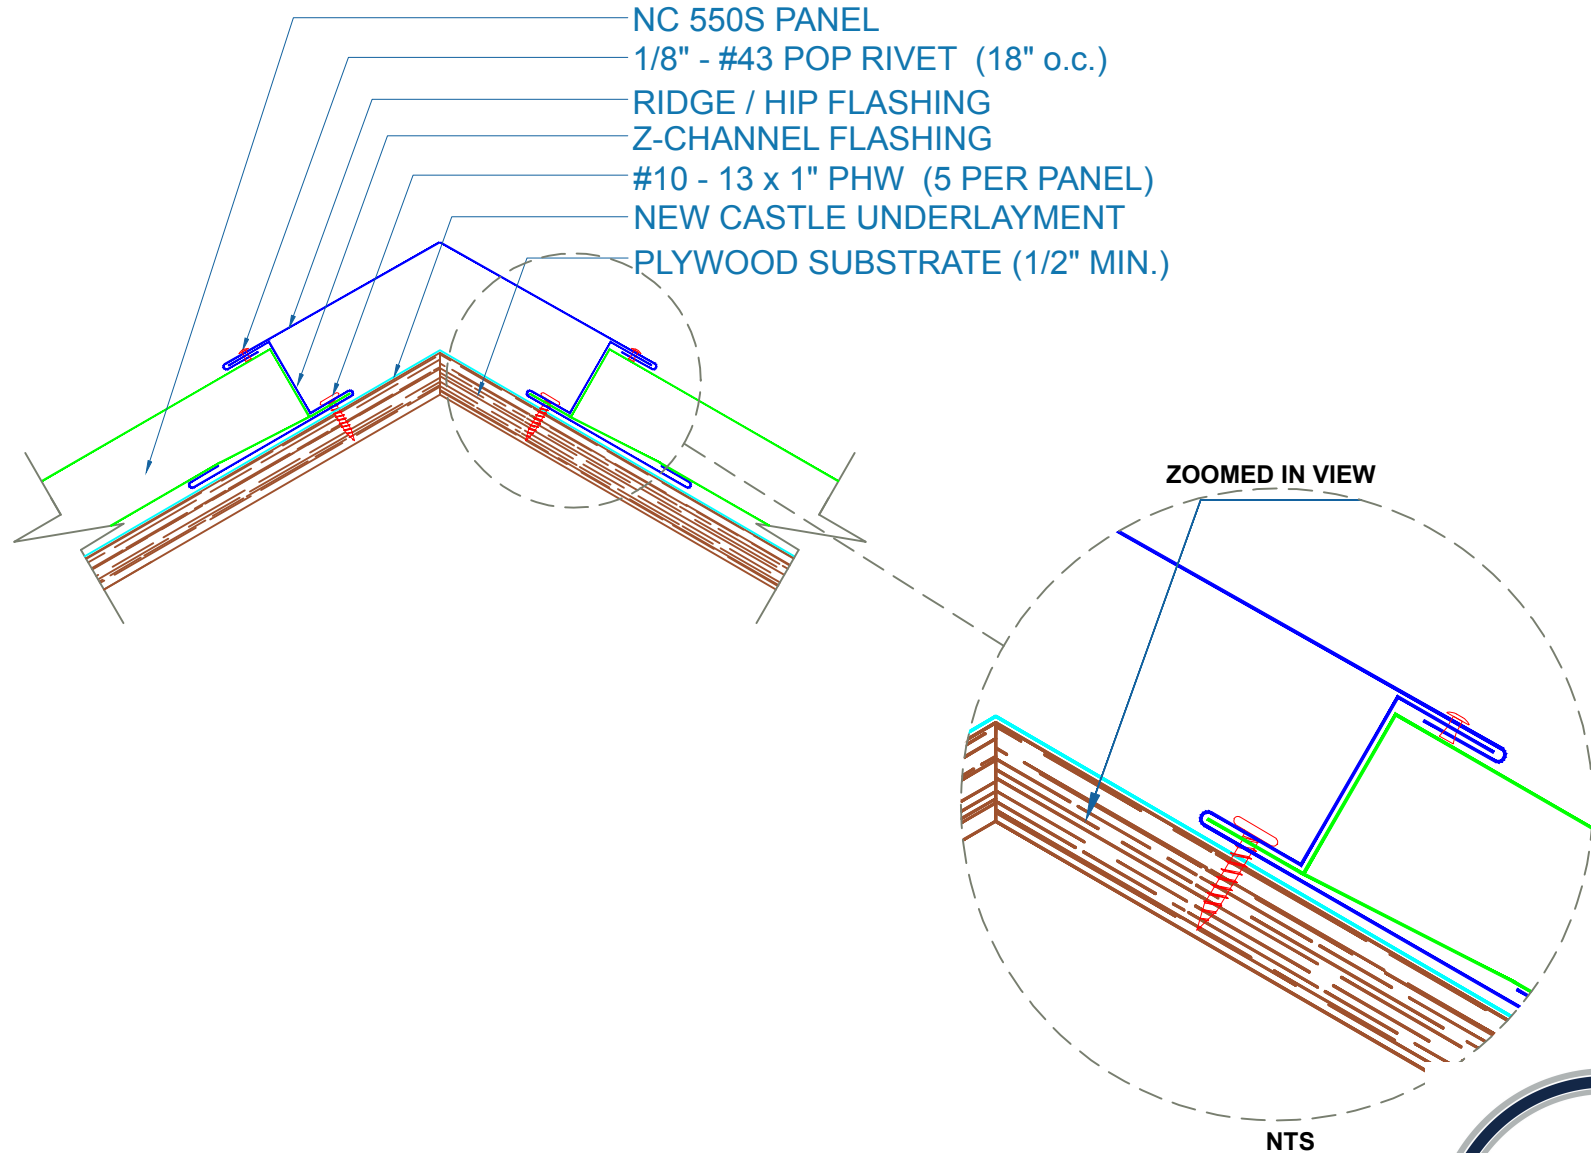

NC 550S - PLYWOOD

RIDGE / HIP w/CFR

EFFECTIVE DATE: 12-11-12
SUBJECT TO CHANGE WITHOUT NOTICE

SCALE: 3" = 1'-0"